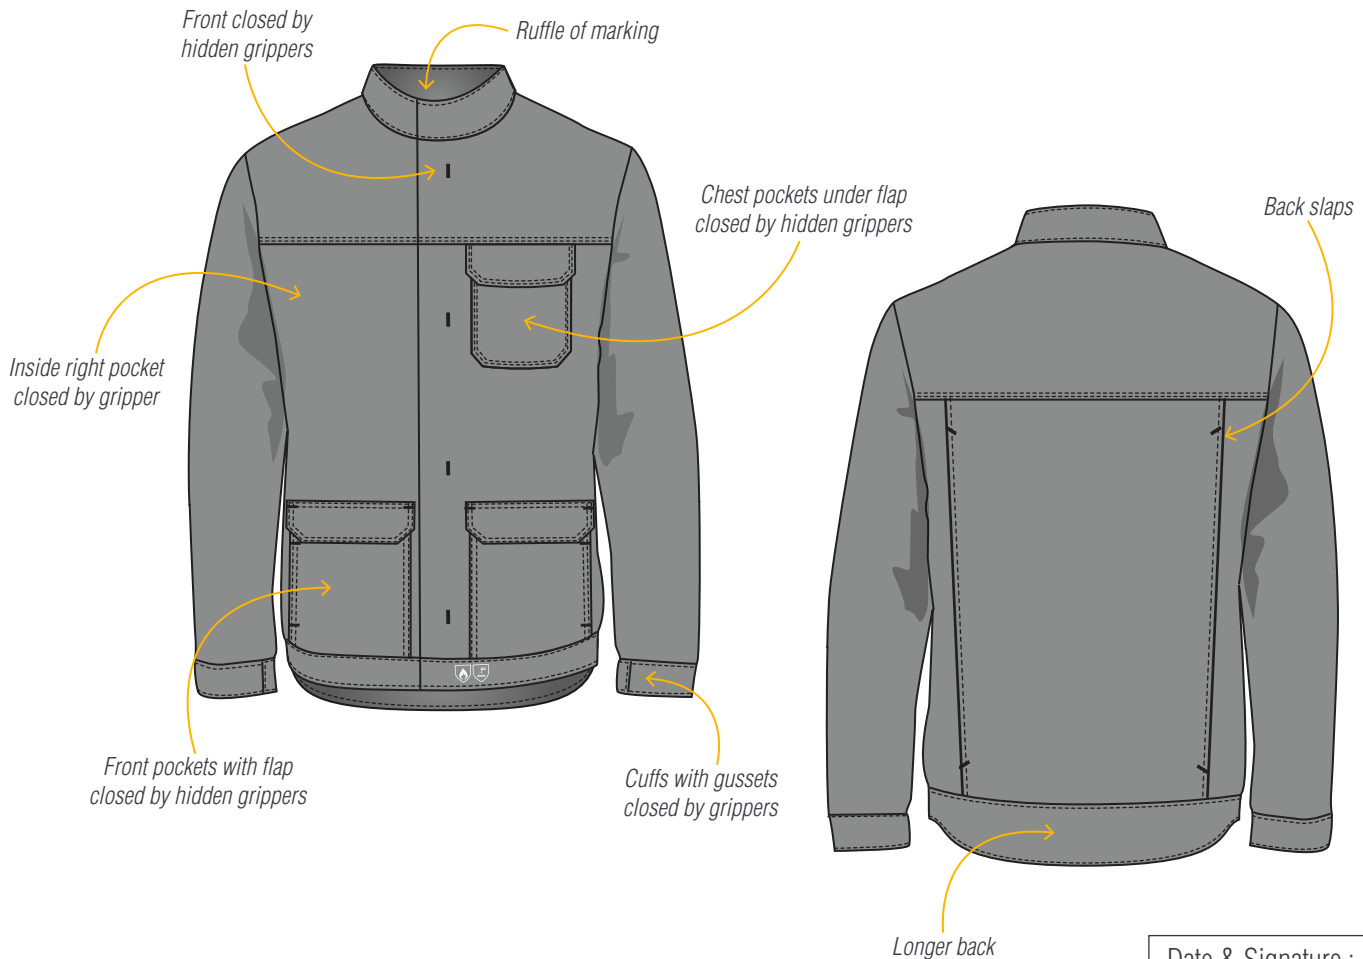

CEPOVETT
S A F E T Y

FR
9284 9058 JACKET

+ Product benefits

Back bellows for more confort

PRICE

LONGER BACK

ADJUSTABLE CUFFS

DESCRIPTION

Transfer FR on left belt
Industrial washing
Sizes from 0 to 6

STANDARDS

PPE category 3
AF1

EN ISO 11612
2015
A1 B1 C1 E2 F1

EN ISO 11611
2015
A1 Class 1

FABRICS

9316 Satin
100% cotton FR treatment
335 gsm

COLORS