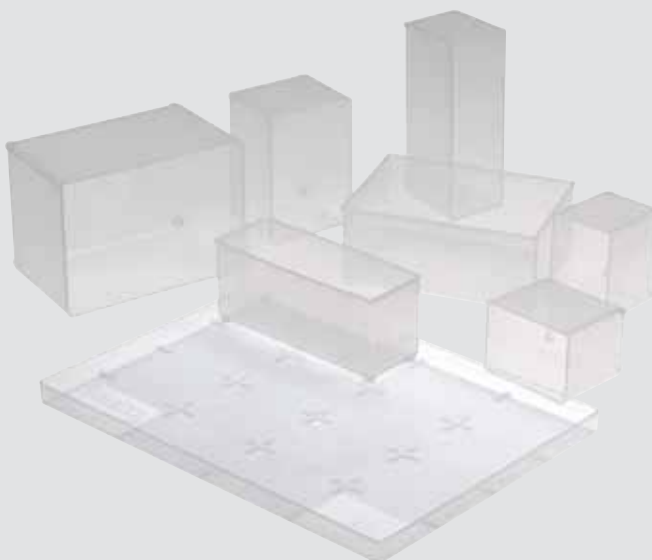

A world of possibilities

raaco's inserts allow you to create different storage solutions for small parts – easily, quickly and efficiently.

Whether you need to install boxes, tool boxes, drawers or anything else, you can create order and clarity with these practical inserts.

The inserts are available in several styles and three different heights, which can be combined in all sorts of ways and changed as needed. This means you can always create complete storage solutions tailored to specific tasks.

The inserts are extremely robust and can tolerate a wide range of chemicals. The transparent, high-quality plastic makes it easy to identify the contents and obtain rapid clarity.

The smart inserts are available both individually and in convenient trays. The trays have grids in the bottom which holds the inserts in place. Put your trays in the kitchen drawer, or use them in a drawer in your raaco vehicle equipment – the inserts will always stay where they should be.