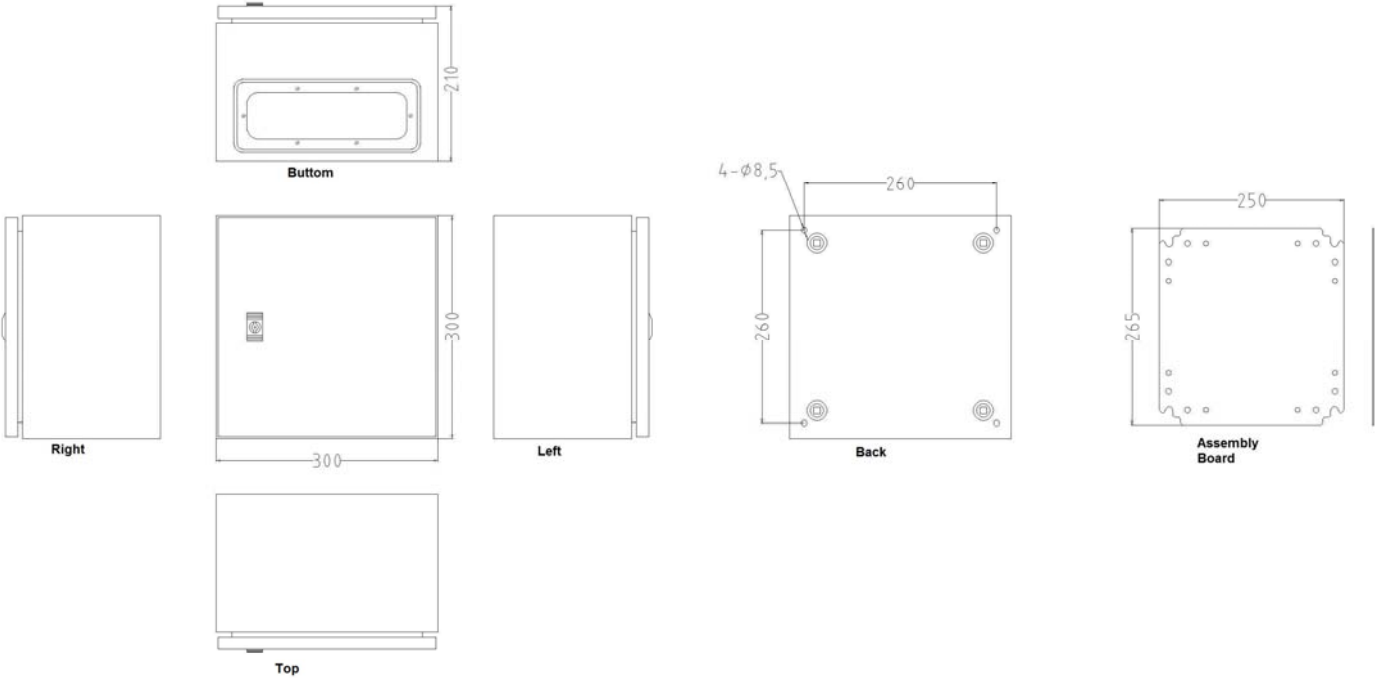

Mild Steel IP66 Wall Box, 300x300x210mm

unit: +/-0.5mm