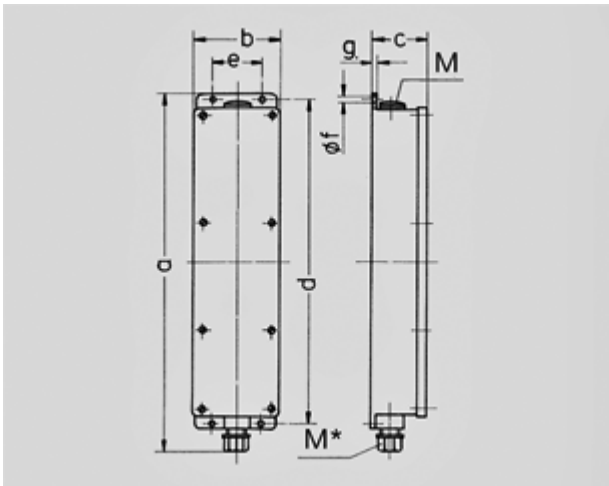

AMAXX® combination unit - Part no. 910394

- not wired
- enclosure and insert made of AMAPLAST®

Protection type IP 44
 Fitted with 2 CEE 16 A, 3 p, 6 h, 230 V
 Pre-fuse max. 16 A
 InA 16 A
 RDF 1
 Enclosure size 130 x 225 mm (H x W)

**Drawing
5 MB 35**

Dim. in mm	a	401
	b	97
	c	63
	d	364
	e	56
	f	5.5
	g	4
	M	25
	M*	25