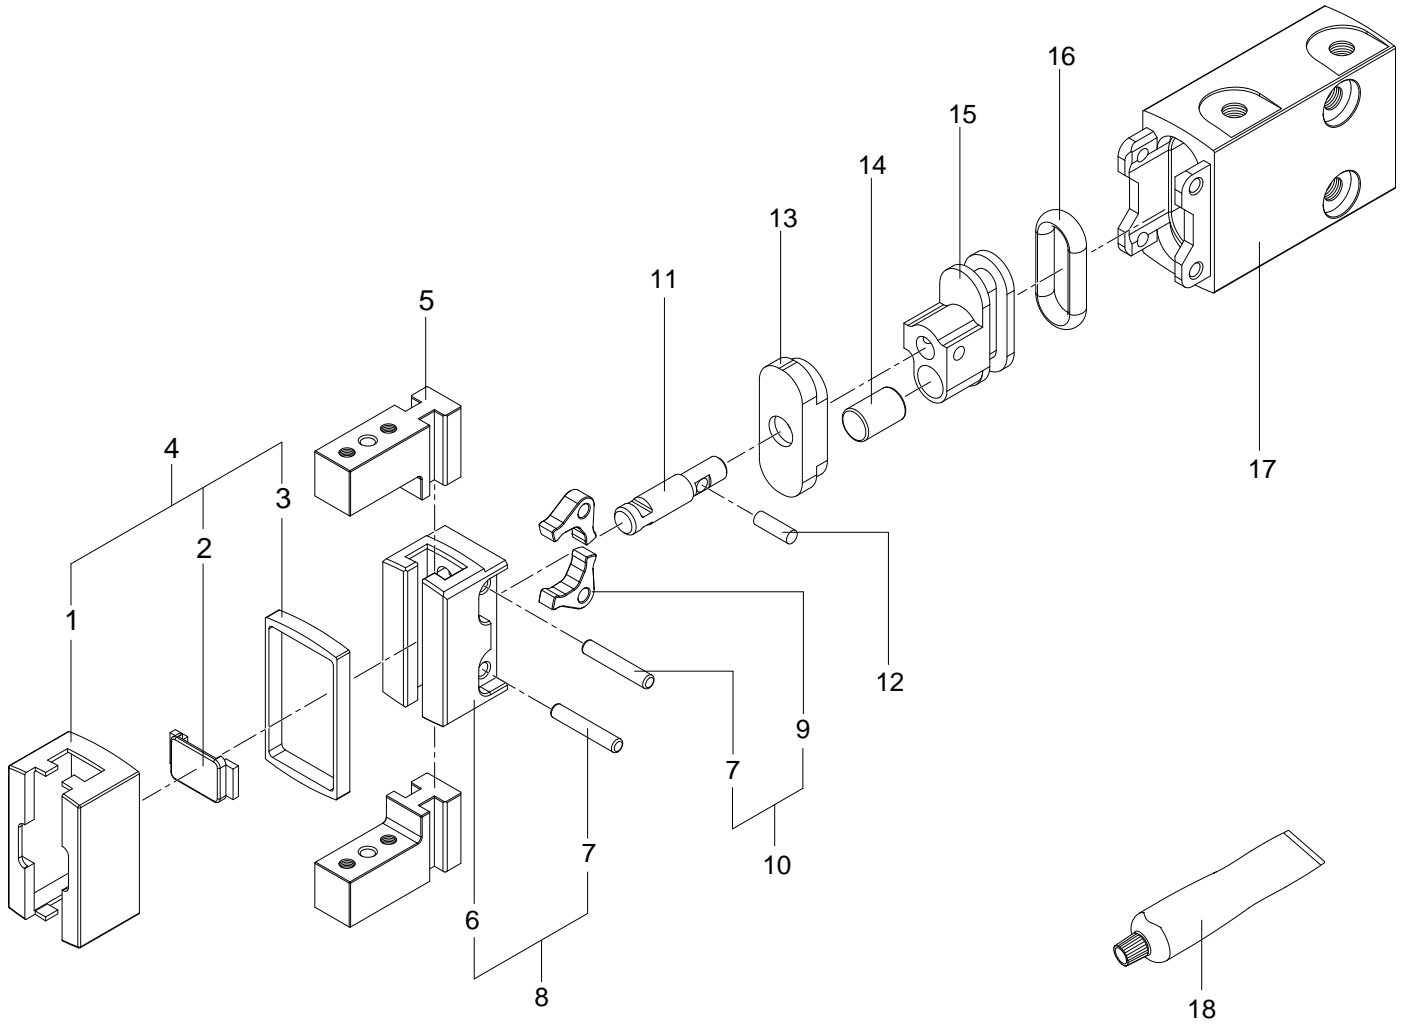

1254039 DHPS-6-A Parallel gripper - Series: All

1254039 DHPS-6-A Parallel gripper - Series: All

Pos.	Part no.	Type	Note	Qty.	Unit
A	1563990	DHPS-6-A Set of wearing parts		1	PC
1			Not available separately, see position 4	1	PC
2			Not available separately, see position 4	1	PC
3			Not available separately, see position 4	1	PC
4	1563989	DHPS-6-A Covering		1	PC
5	1563987	DHPS-6-A Gripper jaw		1	PC
6			Not available separately, see position 8	1	PC
7			Not available separately, see position 8+10+998	2	PC
8	1563988	DHPS-6-A Jaw guide		1	PC
9			Not available separately, see position 10	2	PC
10	1563986	DHPS-6-A Reversing lever		1	PC
11			Not available separately, see position 998	1	PC
12			Not available separately, see position 998	1	PC
13			Not available separately, see position 998+999	1	PC
14			Not available separately, see position 998	1	PC
15			Not available separately, see position 998	1	PC
16			Not available separately, see position 998+999 Grease using during assembly. See position 18	1	PC
17			Not available	1	PC
18	397394	LUB-M1-SILIKONFREI-10ML Lubricating grease		1	PC
99 8	1563985	DHPS-6-A Piston module		1	PC