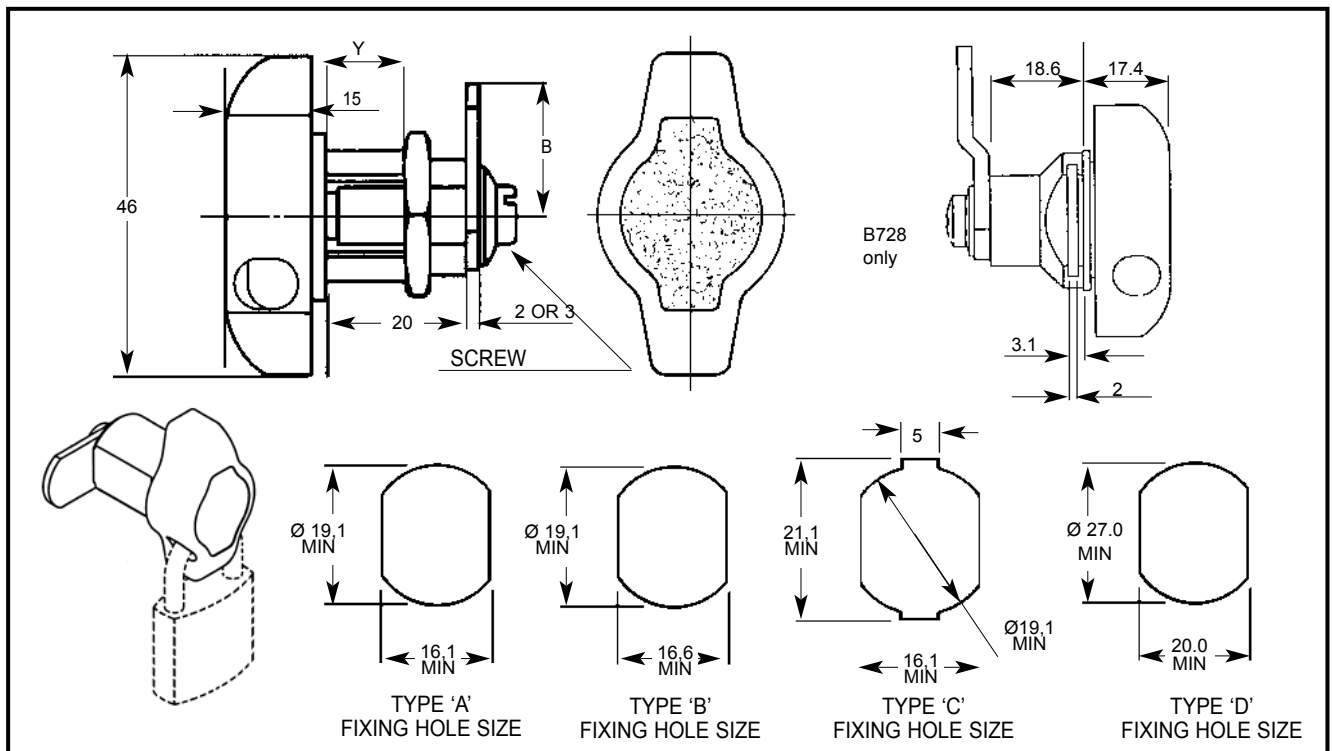

Latchlock 20mm

Latchlock 18.6mm

4441/4443/4438

B728

PRODUCT REFERENCE NUMBERS

RECOMMENDED SHACKLE DIAMETER MIN. 5mm MAX. 7mm	FIXING HOLE TYPE	NUT FIXED HOUSING	HORSESHOE CLIP FIXING	MAXIMUM PANEL THICKNESS		
				NUT FIXED HOUSING DIM Y	HORSESHOE CLIP FIXING	
					ACROSS FLATS	ACROSS ROUNDS
	'A'	4443	4442 (4458)	12mm	13	13
	'B'	4441	4440	12mm	13	
			F222	6mm		13
	'C'	4439	4438 (4456)	12mm	13	13
	'D'		B728		0,8	

STANDARD MOVEMENTS: 1, 2

STANDARD FINISH: BRIGHT CHROME (F222)
BRIGHT NICKEL

REF.. NO.s IN () REFER TO LOCKS WITH THE CAM SECURED WITH A CIRCLIP (FOR 3mm THICK CAM ONLY)

LOWE & FLETCHER LTD

MOORCROFT DRIVE, WEDNESBURY, WEST MIDLANDS, ENGLAND WS10 7DE.