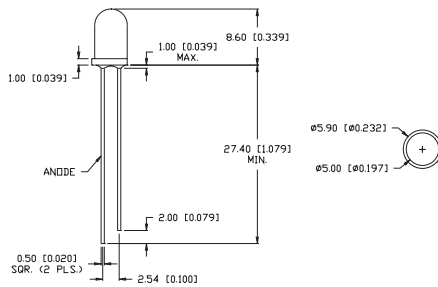

Discrete LEDs ~ Dome Lens

SSL-LX5093xD Series

T-5mm Dome, Diffused

FEATURES / OPTIONS

- ▶ State-of-the-Art, High Brightness Chip Technology
- ▶ Choice of Colors and Lens Finishes
- ▶ Lead Frame / Lens Casting Reliability
- ▶ Easy-to-Solder Leads, Tin Finish
- ▶ Available Bulk or on Tape and Reel
- ▶ Lead Trimming and Forming Available
- ▶ Custom Shapes, Easily Tooled, Low Minimum
- ▶ Blinking LED
- ▶ With Internal Resistor for 5V and 12V Operation

Lumex Part Number	Die Material	Emitted Color	Peak (nm)	Lens	Operating Current (mA)	Operating TYP. Vf (V)	Brightness TYP. Mcd	@ mA	View Angle° 2θ
STANDARD BRIGHTNESS									
SSL-LX5093AD	GaAsP	Amber	605	Amber Diffused	5-25	2.1	30	20	60
SSL-LX5093GD	GaP	Green	565	Green Diffused	5-25	2.2	30	20	60
SSL-LX5093HD	GaP	High Efficiency Red	700	Red Diffused	5-25	2.1	6	20	60
SSL-LX5093ID	GaAsP	High Intensity Red	635	Red Diffused	5-25	2	30	20	60
SSL-LX5093PGD	GaP	Pure Green	555	Green Diffused	5-25	2.1	15	20	60
SSL-LX5093SGD	GaP	Super Green	565	Green Diffused	5-25	2.2	40	20	60
SSL-LX5093SBD	InGaN	Super Blue	430	Blue Diffused	5-25	4.5	25	20	60
SSL-LX5093SRD/D	GaAlAs	Super Red	660	Red Diffused	5-25	1.8	250	20	60
SSL-LX5093SRD/E	GaAlAs	Super Red	660	Red Diffused	5-25	1.8	400	20	60
SSL-LX5093SRD/F	GaAlAs	Super Red	660	Red Diffused	5-25	1.8	600	20	60
SSL-LX5093SRD/G	GaAlAs	Super Red	660	Red Diffused	5-25	1.8	850	20	60