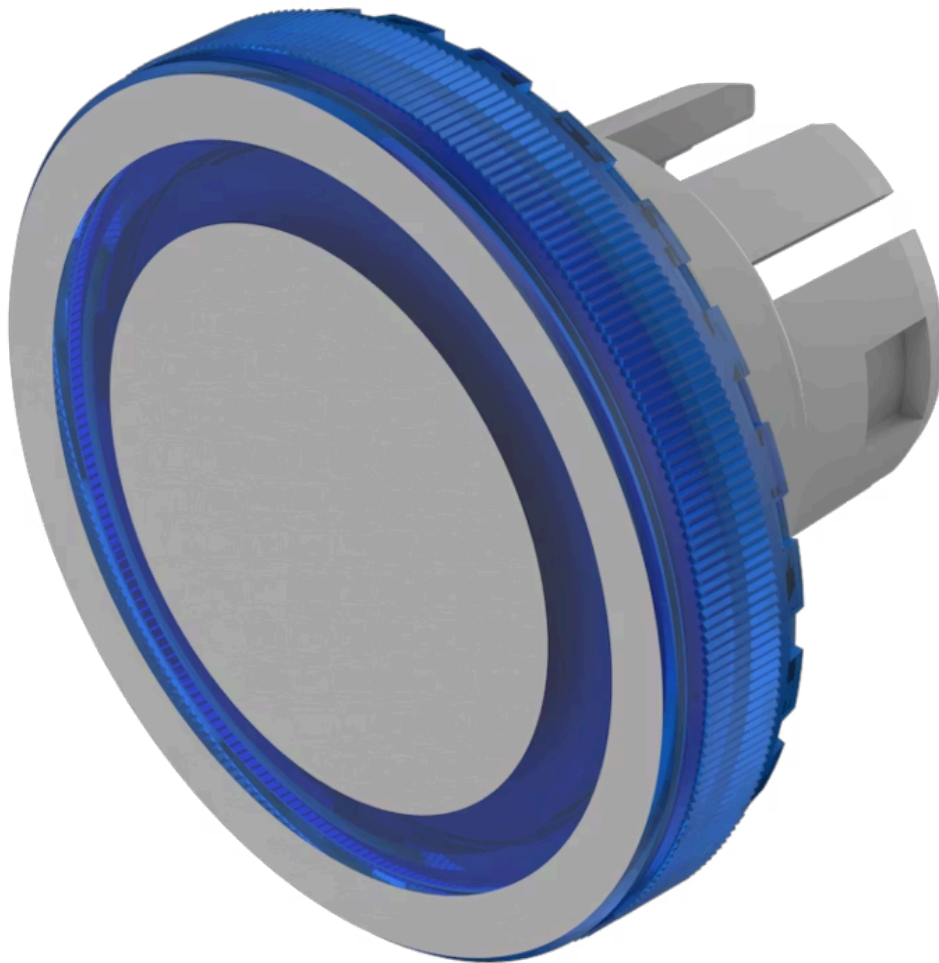

Lens

84-
7111.601

Distribution by
Rs-online

<https://rs-online.eao.com/component/84-7111.6...>

Your product:

84-7111.601 Lens

FRONT

Front form: Round

OPERATING-/INDICATION PART

Lens colour: Blue

Lens material: Plastic

Lens illumination: Illuminated

Lens shape: Flush

Lens optics: transparent

Lens type: Level with front bezel

Symbol: Ring

Shape of illumination: Ring

MECHANICAL CHARACTERISTICS

Weight: 0.001 kg

CERTIFICATE

REACH: REACH compliant

RoHS: RoHS compliant

OTHER

Short Description: Lens, Ø 19.7 mm, Illuminated, Ring, Blue, Flush, Plastic

Dimension: Ø 19.7 mm

Hints:

The silvery coat is being applied on the lens (screen print) with an additional protective lacquer. Further information see Technical data

Description component:

Material lens: Plastic as per UL94 V2