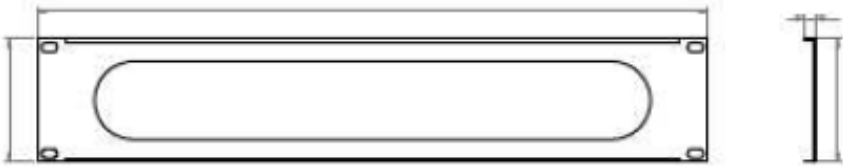

19in. Cable Entries

Material: 1.2 mm Steel

Finish: Electrostatic Powder Paint

Description	Height	Width mm	Depth mm	Colour	RS stock no.
Cable Entry	1 U	483	9	Grey	802-0298
Cable Entry	2 U	483	9	Grey	802-0291
Cable Entry with Brush	1 U	483	9	Grey	802-0285
Cable Entry with Brush	2 U	483	9	Grey	802-0289