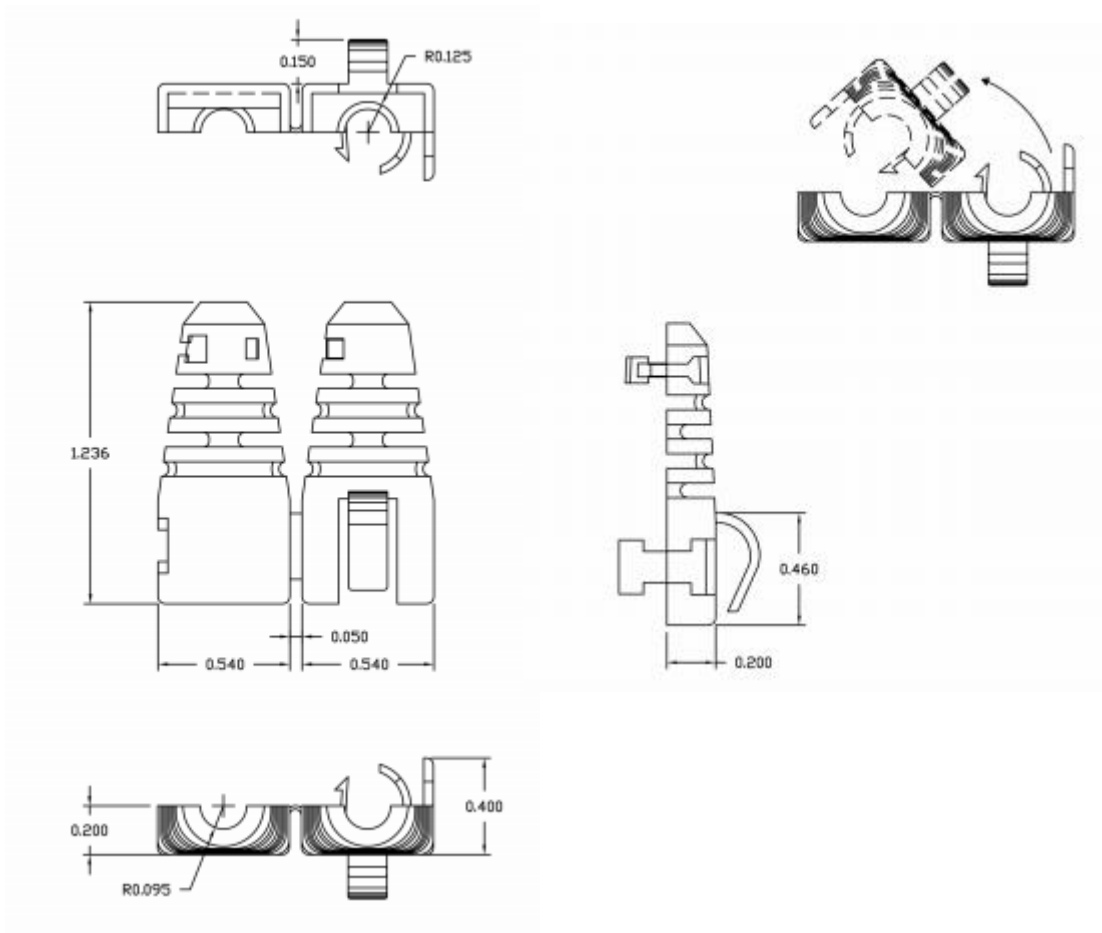

Datasheet

Grey RJ45 retrofit strain relief hood

RS Stock number [201-0295](#)

Dimensions (mm)

Description

Retrofit style for provision of strain relief / colour coding after cable assembly