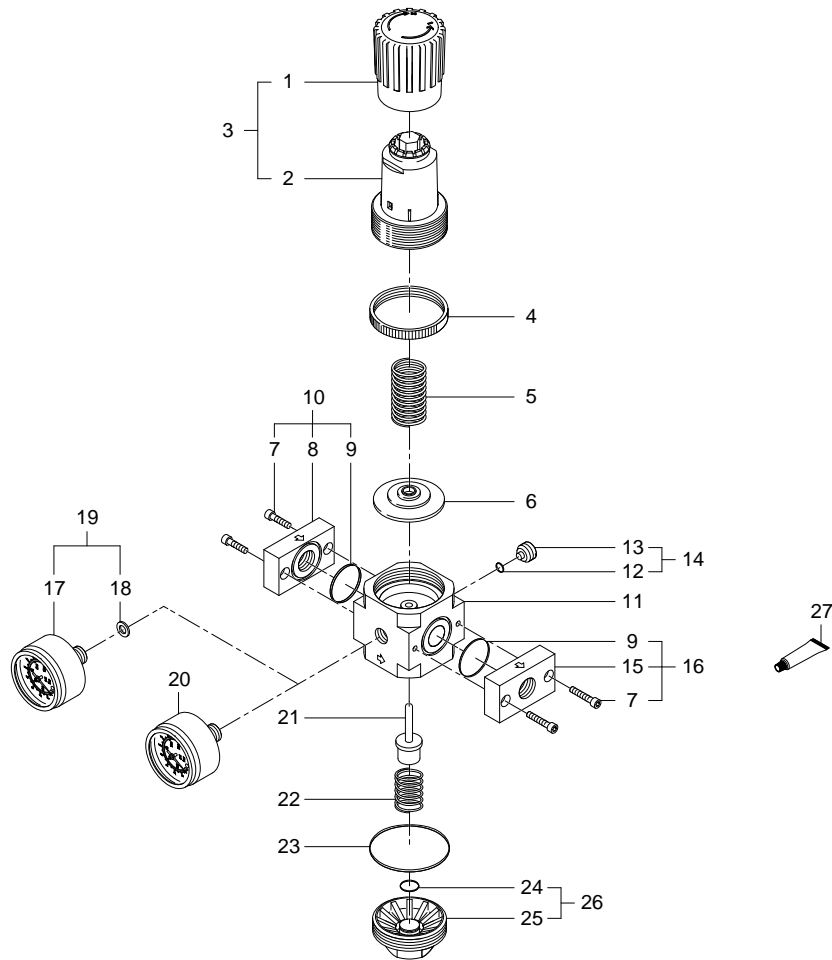

159624 LR-1/8-D-MINI Pressure regulator - Series: All

159624 LR-1/8-D-MINI Pressure regulator - Series: All

Pos.	Part no.	Type	Note	Qty.	Unit
A	394864	LFR-1/8-...-D-MINI Set of wearing parts	Spare parts: 6, 9, 21, 23	1	PC
1		LR/LFR-...-D-MINI Adjusting knob	Not available separately, see position 3	1	PC
2		LR/LFR-D-MINI Cover module	Not available separately, see position 3 Tightening torque 10 Nm / 7.4 lbf ft	1	PC
3	655460	LR/LFR-...-D-MINI Adjusting knob	Position available until max. 12/31/2030!	1	PC
4	398011	LRVS-D-MINI M36X1,5 Knurled nut		1	PC
5	353517	LR-LFR-...-D-MINI Compression spring	Position available until max. 12/31/2028!	1	PC
6	385776	LR/LFR-...-D-MINI Diaphragm module	Use Festo special oil OFSW-32 here	1	PC
7	200664	ISO 4762-M4X16-8.8 Socket head screw	Tightening torque 2 Nm / 1.5 lbf ft	4	PC
8		PBL-1/8-D-MINI-L Sub-base	Not available separately, see position 10	1	PC
9	235260	B-12,42X1,78-N-NBR70 O-ring ISO3601		2	PC
10	546495	PBL-1/8-D-MINI-L Sub-base	Position available until max. 12/31/2030!	1	PC
11		LFR/LR-D-MINI Housing module	Not available	1	PC
12	229420	B-4X1,2-N-NBR75 O-ring ISO3601		1	PC
13		LR/LFR-...-D-MINI Plug screw	Not available separately, see position 14 Tightening torque 1.5 Nm / 1.1 lbf ft	1	PC
14	741045	LR/LFR-1/8-D-MINI-ET Plug screw	Position available until max. 12/31/2028!	1	PC
15		PBL-1/8-D-MINI-R Sub-base	Not available separately, see position 16	1	PC
16	546496	PBL-1/8-D-MINI-R Sub-base	Position available until max. 12/31/2030!	1	PC
17			Not available separately, see position 19	1	PC
18	382523	MA -40-...-1/8 Sealing ring		1	PC
19	345395	MA-40-16-1/8 Pressure gauge		1	PC
20	8003637	PAGN-40-16-G18 Pressure gauge		1	PC
21	381354	LR/LFR-...-D-MINI Disc seat valve	Grease using during assembly. See position 27	1	PC
22	702513	LFR/LR/LRB-D-MINI Compression spring		1	PC
23	215324	B-33X2-N-NBR75 O-ring ISO3601	Use Festo special oil OFSW-32 here	1	PC
24		B-4,48X1,74-N-NBR70 O-ring ISO3601	Not available separately, see position 26 Grease using during assembly. See position 27	1	PC
25		LR/LRB-D-MINI Cover	Not available separately, see position 26	1	PC
26	123580	LR-...-D-MINI Cover	Tightening torque 2 Nm / 1.5 lbf ft	1	PC
27	397446	LUB-KB2-SILIKONFREI-20ML Lubricating grease		1	PC