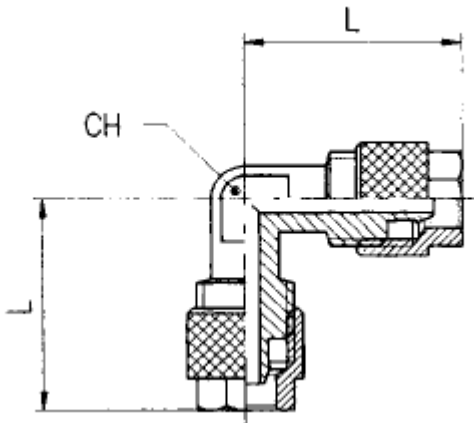

# Pneumatic Elbow Tube-to-Tube Adapter, Push In Connection A 6mm, B 4mm

RS Stock number 299-3869

• Tube Ø	L	CH
• Schlauch		
• Slang		
• Tuyau		
• Tubo		
• Tubo		
6/4	20.6	8.0