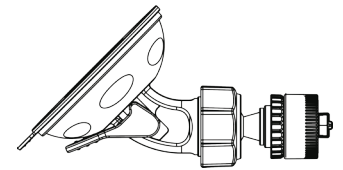

FX Camera - Common features	
Image Sensor	4MP, 1/3" CMOS
Resolution	Up to 1920 x 1080 (1080p)
Horizontal Field of View	Up to 160°
Frame Rate	Up to 30 FPS
Compression	H.264
Lens	2.45mm / F2.5
WiFi	2.4GHz 802.11 b/g/n
Apps	iOS, Android
LED Indicators	Cloud mode, direct mode, recording, charging
MicroSD	8GB-64GB microSDHC or microSDXC supported, class 10 or higher
Battery - Camera Only	1130mAh
Battery Life - Camera Only	Up to 2 hours
Dimensions - Camera Only	2.0" x 1.2" x 2.3" (51mm / 31mm / 59mm)
Weight - Camera Only	0.2 lb / 0.08 kg
Operating Temperature	32°F ~ 104°F / 0°C ~ 40°C
Operating Humidity	10 ~ 90% NC
USB	microUSB for power / USB storage mode
Power Adapter	5V / 2.0A

INDOOR CAMERA

OUTDOOR CAMERA

SPORT HOUSING

DASH MOUNT

FX Stands - Specialized Features				
Style	Indoor	Outdoor	Sport	Dash
Model	FXV101-H	FXV101-W/FXAW01	FXAS01	FXAD01
Max. recording resolution (to microSD)	1080p to microSD/ WVGA to Cloud	1080p to microSD/ WVGA to Cloud	1080p	1080p
Still Image Capture	4MP	4MP	4MP	N
RapidRecap™	Y	Y	N	N
SmartZone™	Y	Y	N	N
Night Vision (LEDs, Range)	6 IR LEDs / 33ft (10m)	4 IR LEDs / 65ft (20m)	N	N
Buttons	Y	N - can access functions from App	Y	Y
Microphone	Y	N	N	N
Speakers	Y	N	N	N
Accelerometer	N	N	N	Y - 0.5 G
Battery Life	4 Hours	N/A	2 Hours	2 Hours
Environmental rating	Indoor Only	IP67 weatherproof	IP68 Submersion to 65ft / 20m	Inside vehicle only
Temperature Sensor	Y	Y	N	N
Humidity Sensor	Y	N	N	N
Operating Temperature	32°F ~ 104°F / 0°C ~ 40°C	-4°F ~ 104°F / -20°C ~ 40°C	32°F ~ 104°F / 0°C ~ 40°C	32°F ~ 104°F / 0°C ~ 40°C
Product Weight	0.45 lb / 0.2 kg	0.9lbs / 0.4kg / 0.7lbs / 0.3kg	0.1lbs / 0.04kg	0.01lb / 0.005kg
Product Dimensions (L x W x H)	2.7" x 2.3" x 4.7" (70mm x 60mm x 121mm)	6.8" x 3.5" x 3.7" (175mm x 89mm x 94mm)	3.3" x 3.1" x 1.3" (84mm x 80mm x 34mm)	2.1" x 2.1" x 5.0" (54mm x 54mm x 127mm)