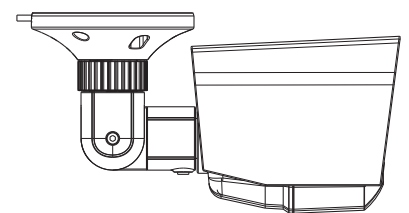

OUTDOOR CAMERA