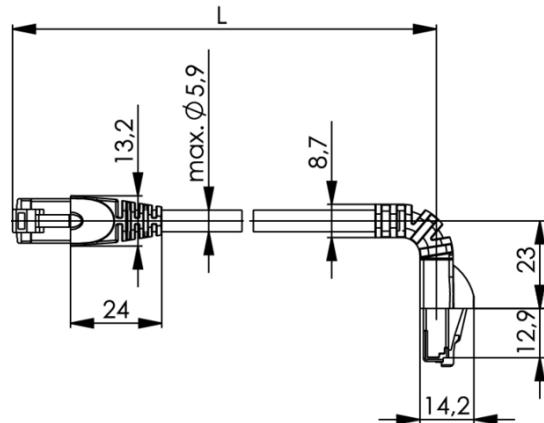

order number: L00000A0202

Patch Cord Cat.6_A MP8 FS 500 LSZH-1,0 m; 1x90° cable boot; black

Technical Attributes	
Short name	MP8 FS 500 LSZH-1,0
Length	1,0 m
Colour	black
Remarks	1x90° - 1x180° cable boot

Performance Characteristics

- pin assignment acc. to EIA/TIA 568B
- 90° / 180° / 270° moulded boot with latch protection
- Colours: grey, green, red, blue, yellow, black, white, purple
- Variants with very short boot
- 360 degrees completely surround plug shielding (shielded cable types)
- flexible and strain relieved
- moulded strain relief boot
- cable jacket and strain relief boot: PVC resp. LSZH (= Low Smoke, Zero Halogen)

Mechanical Characteristics	
Cable structure	LI02YSCH 4x2xAWG 27/7 PiMF
Stranded wire	AWG 27 (7/0.14 mm)

Insulation	PE, Ø 1.02 mm (±0.05 mm)
Pair shielding	Al-foil, outside conducting
Overall shielding	tin plated copper braid
Outer jacket	5.8 mm (±0.2 mm)