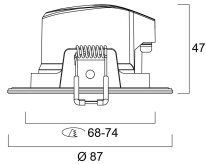

YourHome Spot IP44

YOURHOME SPOT 420LM 830 IP44 WHITE

0005270

SYLVANIA

0005270