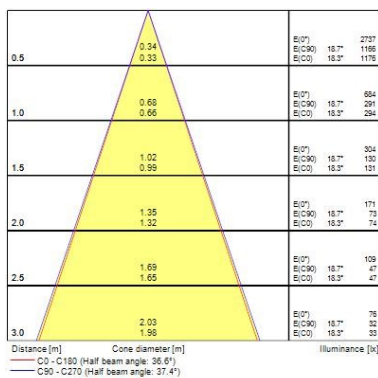

YourHome Spot IP44

YOURHOME SPOT 420LM 830 IP44 WHITE
0005270

Diffuser finish	Prismatic
Diffuser material	PMMA Acrylic
Nominal Product Length (mm)	87
Nominal Product Width (mm)	87
Nominal Product Height (mm)	47
Nominal Product Diameter (mm)	87
Weight (kg)	0.087

Packaging

Single packaging type	Carton
Product EAN number	5410288052700
Packaging single length / height (cm)	9.0
Packaging single width (cm)	9.0
Packaging single depth (cm)	5.5
DUN14 (outer)	15410288052707
Units per inner package	6
Packaging inner length / height (cm)	28.5
Packaging inner width (cm)	9.0
Packaging inner depth (cm)	19.0
DUN14 (inner)	25410288052704
Units per outer package	48
Packaging outer length / height (cm)	38.0
Packaging outer width (cm)	24.0
Packaging outer depth (cm)	29.5

PHOTOMETRY

TECHNICAL DRAWINGS