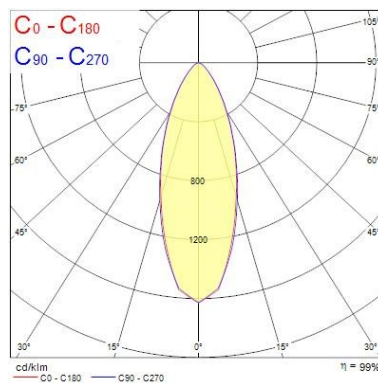

### Optical data

Fixture luminous flux (lm)	420
Luminaire efficacy (lm/W)	84
Colour temperature (K)	3000
Colour Code	830
Light colour	Warm White
CRI (Ra)	80
Colour Variation Initial (SDCM)	SDCM6
Beam Angle (°)	38
Distribution type	Direct
Photobiological Risk Group	RG0
Lumen maintenance at end of nominal life (%)	70

## YourHome Spot IP44

*YOURHOME SPOT 420LM 830 IP44 WHITE*  
0005270

Diffuser finish	Prismatic
Diffuser material	PMMA Acrylic
Nominal Product Length (mm)	87
Nominal Product Width (mm)	87
Nominal Product Height (mm)	47
Nominal Product Diameter (mm)	87
Weight (kg)	0.087

## PHOTOMETRY