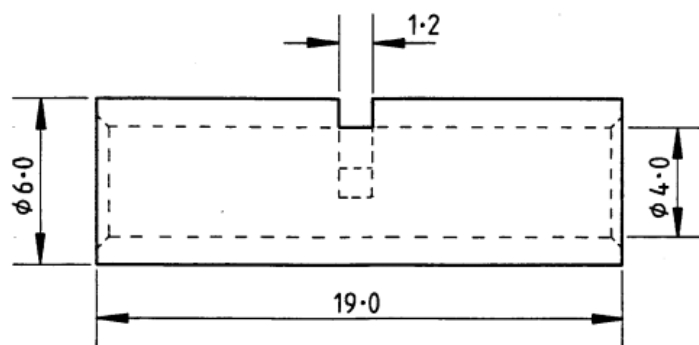

Datasheet

Heavy duty butt splice terminal

RS Stock number [119-182](#)

Dimensions: (mm)

Specifications

- Contact Material Copper
- Contact Plating Tin
- Diameter 4mm
- Insulation Uninsulated
- Overall Length 19mm
- Shrouded Unshrouded
- Wire Size 6 mm