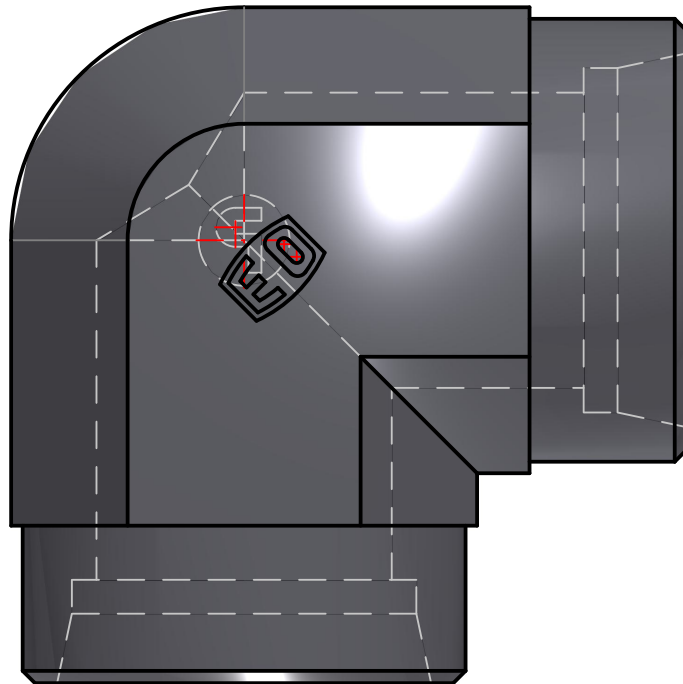

ENGINEERING YOUR SUCCESS.

Parker Hannifin Corporation
High Pressure Connectors Europe
Am Metallwerk 9
33659 Bielefeld, Germany
Ph: +49 (0) 521-4048-0
Fax: +49 (0) 521-4048-4280

PARKER High Pressure Connectors Europe Division
Ermeto DIN tube to tube high pressure hydraulic tube fittings

PART Number: W35LCFX

*Interactive 3D graphic, click to activate and rotate
(3D capable PDF viewer required)*

Technical Data	
Part Number	W35LCFX
Series Name	Ermeto DIN tube to tube high pressure hydraulic tube fittings
Series Code	Ermeto DIN tube to tube high pressure hydraulic tube fittings
Division ID	687614
Division Name	High Pressure Connectors Europe Division
Company	Parker Hannifin