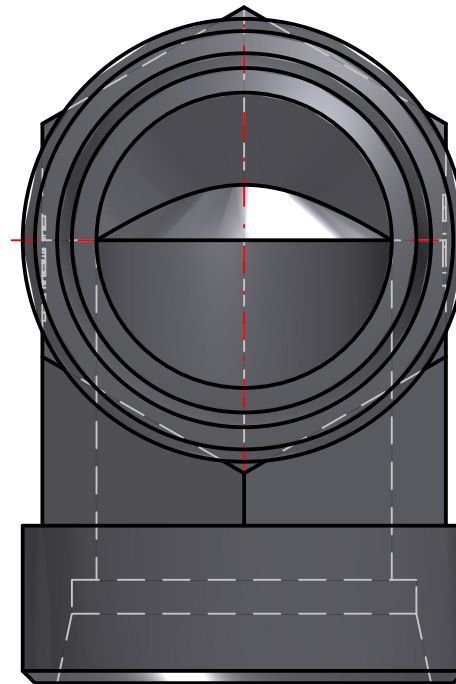

ENGINEERING YOUR SUCCESS.

Parker Hannifin Corporation
High Pressure Connectors Europe
Am Metallwerk 9
33659 Bielefeld, Germany
Ph: +49 (0) 521-4048-0
Fax: +49 (0) 521-4048-4280

PARKER High Pressure Connectors Europe Division
Ermeto DIN tube to tube high pressure hydraulic tube fittings

PART Number: W35LCFX

*Interactive 3D graphic, click to activate and rotate
(3D capable PDF viewer required)*

Technical Data	
Part Number	W35LCFX
Series Name	Ermeto DIN tube to tube high pressure hydraulic tube fittings
Series Code	Ermeto DIN tube to tube high pressure hydraulic tube fittings
Division ID	687614
Division Name	High Pressure Connectors Europe Division
Company	Parker Hannifin