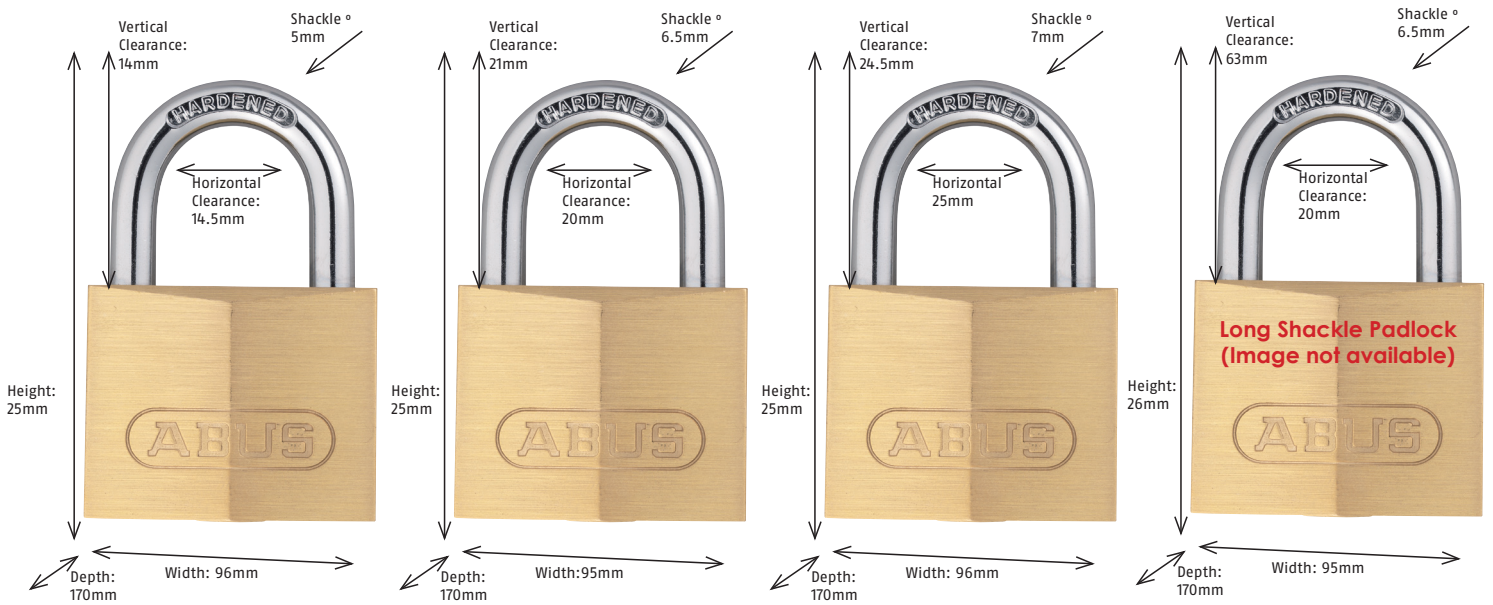

Product datasheet

Brass | 713 Padlock

Basic Protection Brass Padlock

KEY FEATURES

- Ideal for use on Cobra cables, doors, gates, cabinets, lockers, toolboxes, cellar windows, sheds, switchgears, barriers
- Body made of solid brass
- Inner components made of non-corrosive materials
- Hardened shackle
- Precision pin tumbler
- Available in 30mm, 40mm and 50mm. Also available in 40mm with long shackle.

Product datasheet

Brass | 713 Padlock

Technical Details

713/30

713/40

713/50

713/40HB63

Gross Weight: 110g
 Paper Weight: 12g
 Pack Width: 107mm
 Pack Height: 85mm
 Pack Depth: 190mm

Gross Weight: 158g
 Paper Weight: 12g
 Pack Width: 117mm
 Pack Height: 85mm
 Pack Depth: 190mm

Gross Weight: 220g
 Paper Weight: 12g
 Pack Width: 107mm
 Pack Height: 85mm
 Pack Depth: 207mm

Gross Weight: 170g
 Paper Weight: 12g
 Pack Width: 100mm
 Pack Height: 80mm
 Pack Depth: 230mm