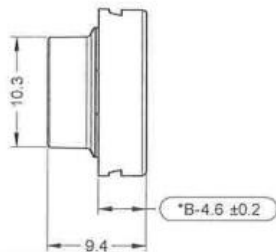

Datasheet

Black Round Push Button Lens For Use With ADA16 Series

RS Stock number 745-2518

Dimensions: (mm)

Specification

Size: 16mm lens

Shape : Round Flat

Colour: Black