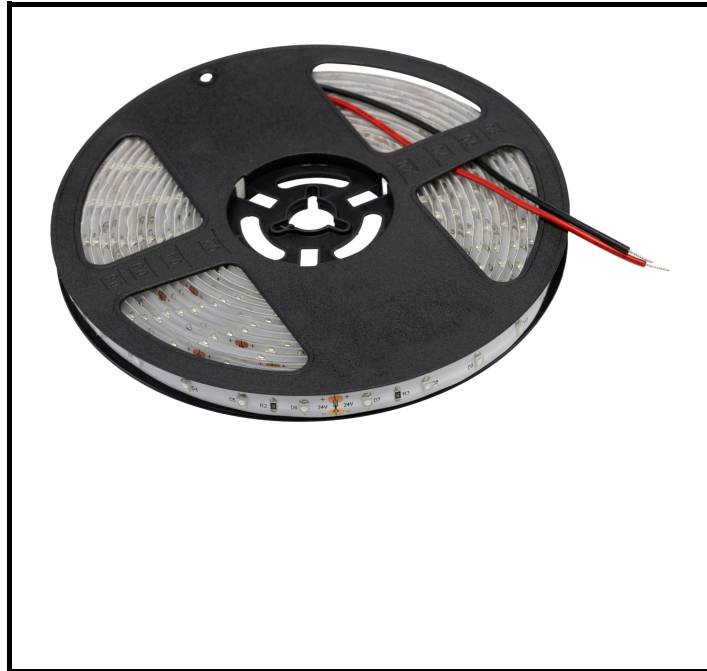

FEATURES

- **Flexible Design:** Easily adapts to different shapes and surfaces, allowing for versatile installation.
- **IP54 Rating:** Provides protection against dust and splashing water, suitable for indoor and semi-outdoor use.
- **Blue LED Colour:** Enhances visual appeal with a striking blue light, ideal for decorative purposes.
- **16.6 mm LED Pitch:** Ensures uniform light distribution across the strip.
- **60 LEDs per Metre:** Offers bright and consistent illumination.
- **4.8 W/m Power Consumption:** Energy-efficient, reducing operational costs.
- **70 lm/m Luminous Flux:** Delivers adequate brightness for ambient lighting.
- **24 V DC Voltage:** Compatible with standard low-voltage power supplies.

RS PRO Flexible LED Strip Light, Blue, 5m

RS Stock No: 558-402

RS Professionally Approved Products bring to you professional quality parts across all product categories. Our product range has been tested by engineers and provides a comparable quality to the leading brands without paying a premium price.

Product Description

This RS PRO flexible LED strip light offers a versatile lighting solution ideal for various applications. With a vibrant blue hue, it is perfect for creating ambient lighting effects. The strip is designed to be energy-efficient, consuming only 4.8 W per metre, making it a cost-effective choice for continuous use.

General Specifications

Flexible/Rigid	Flexible
LED Colour	Blue
LED Pitch	16.6 mm
Number of LEDs Per Metre	60
Product Type	LED Strip Light
Typical Luminous Flux (lm/m)	70 lm/m

Protection Category

IP Rating	IP54
-----------	------