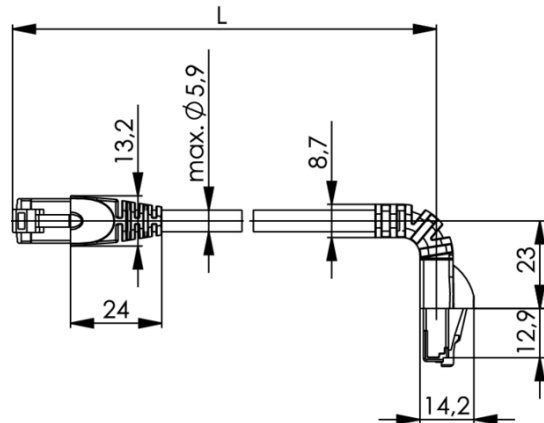

order number: L00001A0155

Patch Cord Cat. 6_A MP8 FS 500 LSZH-2,0 m; 1x90° cable boot; grey

Technical Attributes	
Short name	MP8 FS 500 LSZH-2,0
Length	2,0 m
Colour	grey
Remarks	1x90° - 1x180° cable boot

Performance Characteristics

- pin assignment acc. to EIA/TIA 568B
- 90° / 180° / 270° moulded boot with latch protection
- Colours: grey, green, red, blue, yellow, black, white, purple
- Variants with very short boot
- 360 degrees completely surround plug shielding (shielded cable types)
- flexible and strain relieved
- moulded strain relief boot
- cable jacket and strain relief boot: PVC resp. LSZH (= Low Smoke, Zero Halogen)

Mechanical Characteristics	
Cable structure	LI02YSCH 4x2xAWG 27/7 PiMF
Stranded wire	AWG 27 (7/0.14 mm)

Insulation	PE, Ø 1.02 mm (±0.05 mm)
Pair shielding	Al-foil, outside conducting
Overall shielding	tin plated copper braid
Outer jacket	5.8 mm (±0.2 mm)