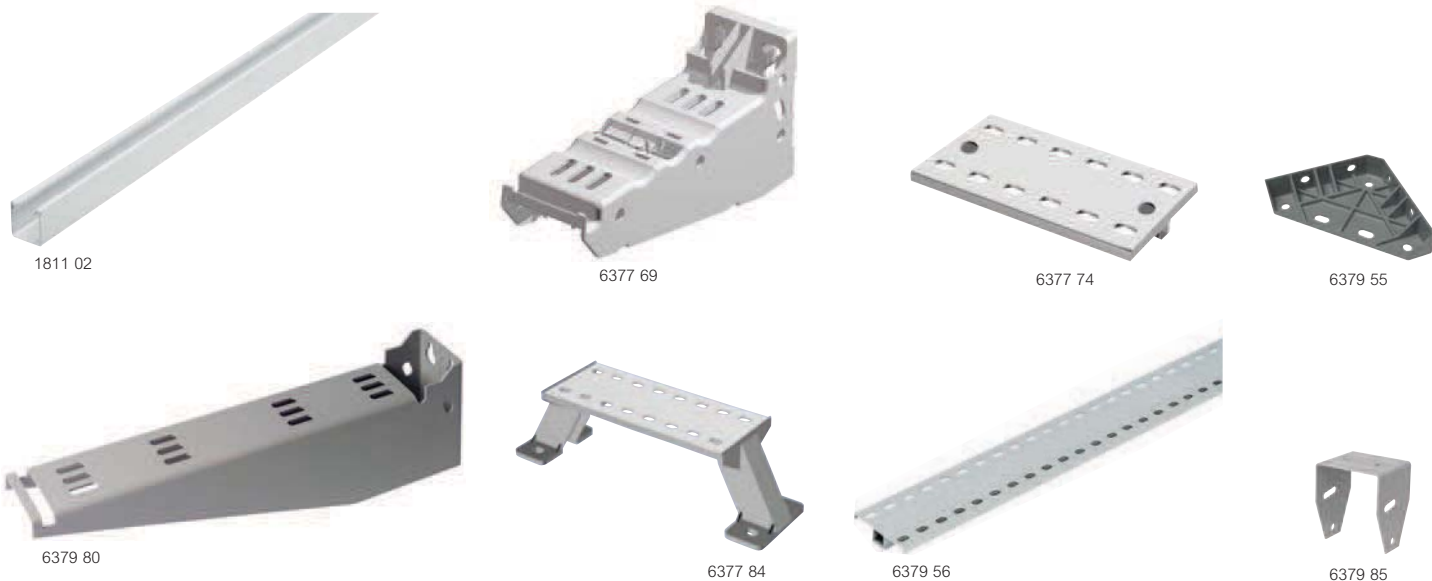

PVC cable tray

supports and accessories

 Selection chart (p. 10-11)
Technical information (p. 16-21)

Pack	Cat.Nos.	GRP support channel
1	1801 02	Shallow channel - length 3 m  Plain Slotted
1	1802 02	
1	1811 02	Deep channel - length 3 m  Plain Slotted
1	1812 02	

Supports		
Cantilever arms (width mm) PVC		
8	6377 66	For 75/100
6	6377 67	For 150
4	6377 68	For 200
4	6377 69	For 300
Steel - plastic coated		
2	6379 78	For 300
2	6379 79	For 400
2	6379 80	For 500
2	6379 81	For 600
Trapeze hangers (width mm)		
8	6377 71	For 75/100
6	6377 72	For 150
4	6377 73	For 200
4	6377 74	For 300
4	6377 75	For 400
4	6379 76	For 500
4	6379 77	For 600
Stand-off brackets (width mm)		
8	6377 81	75/100
6	6377 82	150
4	6377 83	200
4	6377 84	300
4	6377 85	400
4	6379 83	500
4	6379 84	600

Pack	Cat.Nos.	Accessories
8 ⁽¹⁾	6379 50	Pendant channels - length 2 m  PVC Steel - plastic coated
8 ⁽¹⁾	6379 86	
Fixing pins		
100	6379 51	PVC M8
50	6379 52	Steel M8
Nut and bolts		
100	6379 53	PVC M8 x 20
100	6379 87	Stainless steel M8 x 20
Rapid fix rivet		
100	6379 54	Rivet
Ceiling brackets		
8	6379 55	PVC - 2 brackets required to be used with a pendant
6	6379 85	Steel - plastic coated
Hinged couplers		
20	6377 93	 Width 75-150 mm Width 200-600 mm
20	6379 93	
Tele rail		
42 ⁽¹⁾	6379 56	Length 2 m
Tele rail end cap		
20	6379 57	