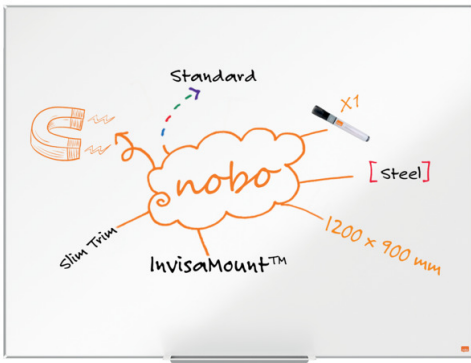

## Nobo Impression Pro Steel Magnetic Whiteboard 1200x900mm

Steel magnetic whiteboard with slim and unobtrusive frame that maximises space on the whiteboard surface. A stylish whiteboard pen tray sits below the board surface, ideal for storage of whiteboard accessories. The InvisaMount™ system makes installation easy and fixings are neatly concealed behind the board. The steel magnetic whiteboard surface delivers increased erasability for moderate use. Size: 1200x900mm.

## Attributes

- Steel magnetic whiteboard surface delivering increased erasability, for moderate use.
- Size: 1200x900mm
- Contemporary slim and stylish frame delivers a more accessible and optimal writing surface on the whiteboard
- InvisaMount™ system makes installation easy and fixings are neatly concealed behind the whiteboard
- A stylish whiteboard pen tray for the storage of whiteboard markers and erasers
- Supplied with a Nobo whiteboard pen
- 15 year surface guarantee