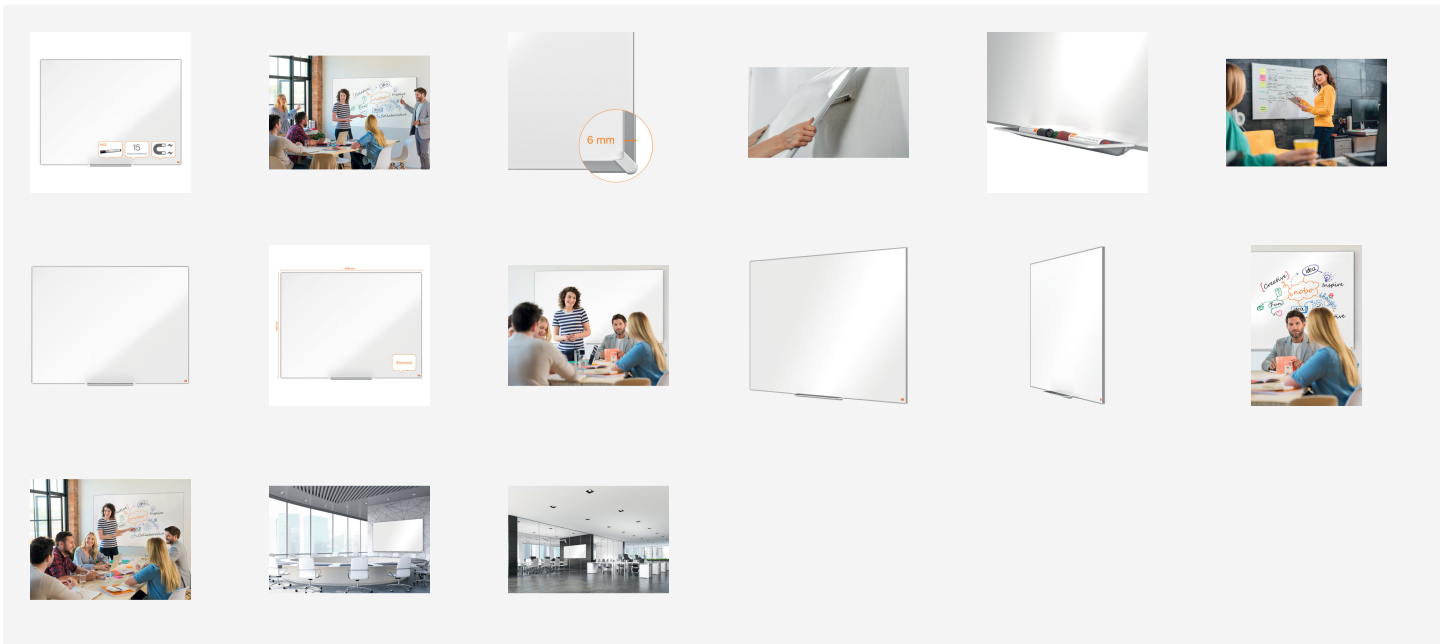

## Nobo Impression Pro Steel Magnetic Whiteboard 1200x900mm

Steel magnetic whiteboard with slim and unobtrusive frame that maximises space on the whiteboard surface. A stylish whiteboard pen tray sits below the board surface, ideal for storage of whiteboard accessories. The InvisaMount™ system makes installation easy and fixings are neatly concealed behind the board. The steel magnetic whiteboard surface delivers increased erasability for moderate use. Size: 1200x900mm.

## Attributes

- Steel magnetic whiteboard surface delivering increased erasability, for moderate use.
- Size: 1200x900mm
- Contemporary slim and stylish frame delivers a more accessible and optimal writing surface on the whiteboard
- InvisaMount™ system makes installation easy and fixings are neatly concealed behind the whiteboard
- A stylish whiteboard pen tray for the storage of whiteboard markers and erasers
- Supplied with a Nobo whiteboard pen
- 15 year surface guarantee