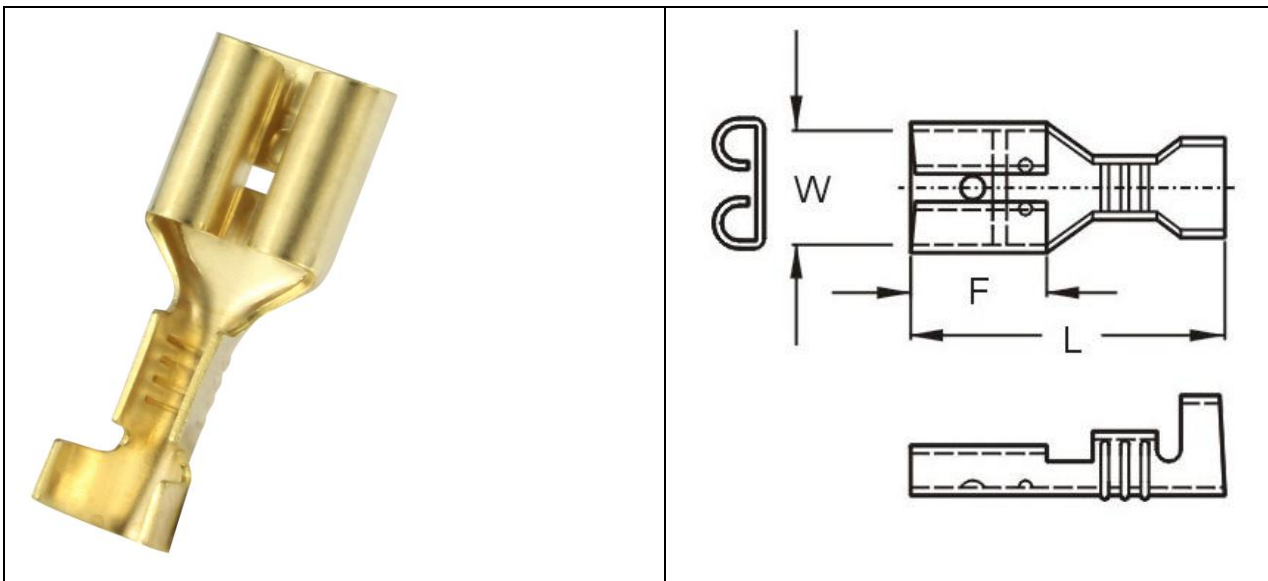

EN

Datasheet

RS PRO OPEN BARREL DISCONNECTORS (FEMALE)

Stock number: 178-7178

TERMINAL MATERIAL: BRASS

TERMINAL SURFACE TREATMENT: STANDARD CHEMICAL TREATMENT (BRASS FINISH)

MATCHING: 0.032X0.250 INCH (0.8X6.35MM)

WIRE RANGE: 22-18 A.W.G. (0.5-0.75mm²)

ITEM NO.	MATCHING	DIMENSION inch(mm)		
		W	F	L
<input type="checkbox"/> 178-7178	.032X.250 0.8X6.35	0.256 6.5	0.291 7.4	0.748 19