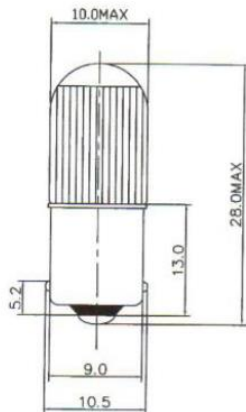

Datasheet

Clear Wedge Filament Indicator Lamp

RS Stock number 106-486

Dimensions: (mm)

Structure

Bulb Type	T5 Clear
Bulb Diameter	Ø15.7Max
Length	37.85Max
Base Type	Wedge Base

Design Characteristics

Voltage	12/15V
Amperage	1A±10%
Filament Type	Vacuum Type
Luminous Flux	150Lm±20%
Life Hours	50,000Hours