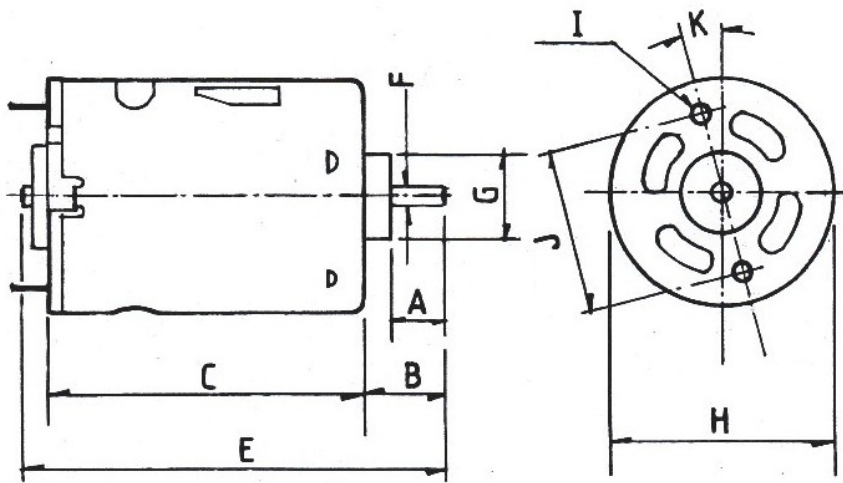

Datasheet

ENGLISH

RS PRO, 12 V dc, 223 gcm, Brushed DC Geared Motor, Output Speed 5258 rpm

Stock No: 834-7679

Specifications:

Supply Voltage	4.5 - 15V
Power Rating	12.8 W
Output Speed	5258 rpm
Shaft Diameter	3.175mm
Maximum Output Torque	223 gcm
Length	57.1mm
Dimensions	37 (Dia.) x 57.1mm
Current Rating	1.42 A
Weight	212g

Dimensions	A	B	C	E	F	G	H	I	J
mm	5.5	9.75	57.1	69.2	3.175	14.0	37	M3	25.0

Stall Current RE-540LN at 6v = 10.0A