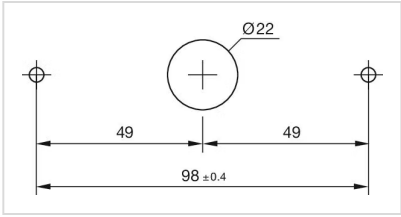

Dimension drawings: