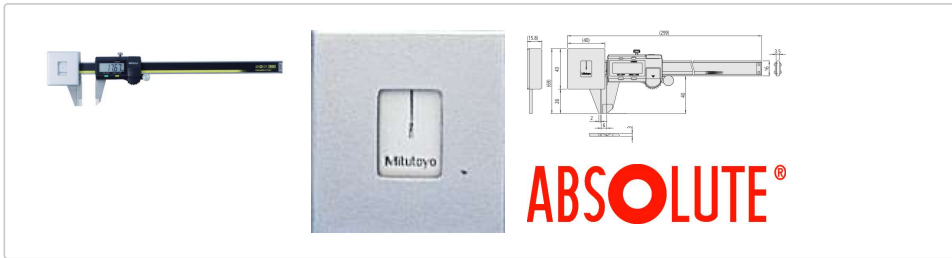

Mitutoyo

Digital ABS AOS Caliper Constant Measuring Force, 0-180mm

Item number: 573-191-30

Description

The ABSOLUTE Digimatic calipers have a load cell and help you measure elastic workpieces. They offer you the following benefits:

- Due to their low and constant measuring force these calipers are ideal for measuring elastic workpieces such as plastic and rubber parts that standard calipers cannot measure accurately.
- Large character height (alleviation of fatigue with the high-contrast LCD)
- The ABS (ABSOLUTE) scale requires no origin setting after power-on and also has no limit to response speed.
- Extraordinary battery life

Features

Max. Permissible Error E MPE:	±0,05 mm
Digital step:	0,01 mm
Mass:	253 g
Max. response speed:	Unlimited
Jaw retraction:	0.3 mm
Display:	LCD, character height 9 mm
Delivered:	In a case, including 1 SR-44 battery
Battery life:	Approx. 18000 hours
ORIGIN (ABS-Zero):	Yes
ON/OFF:	Yes
ZERO/ABS:	Yes
Low voltage alarm:	Yes
Data output:	Yes