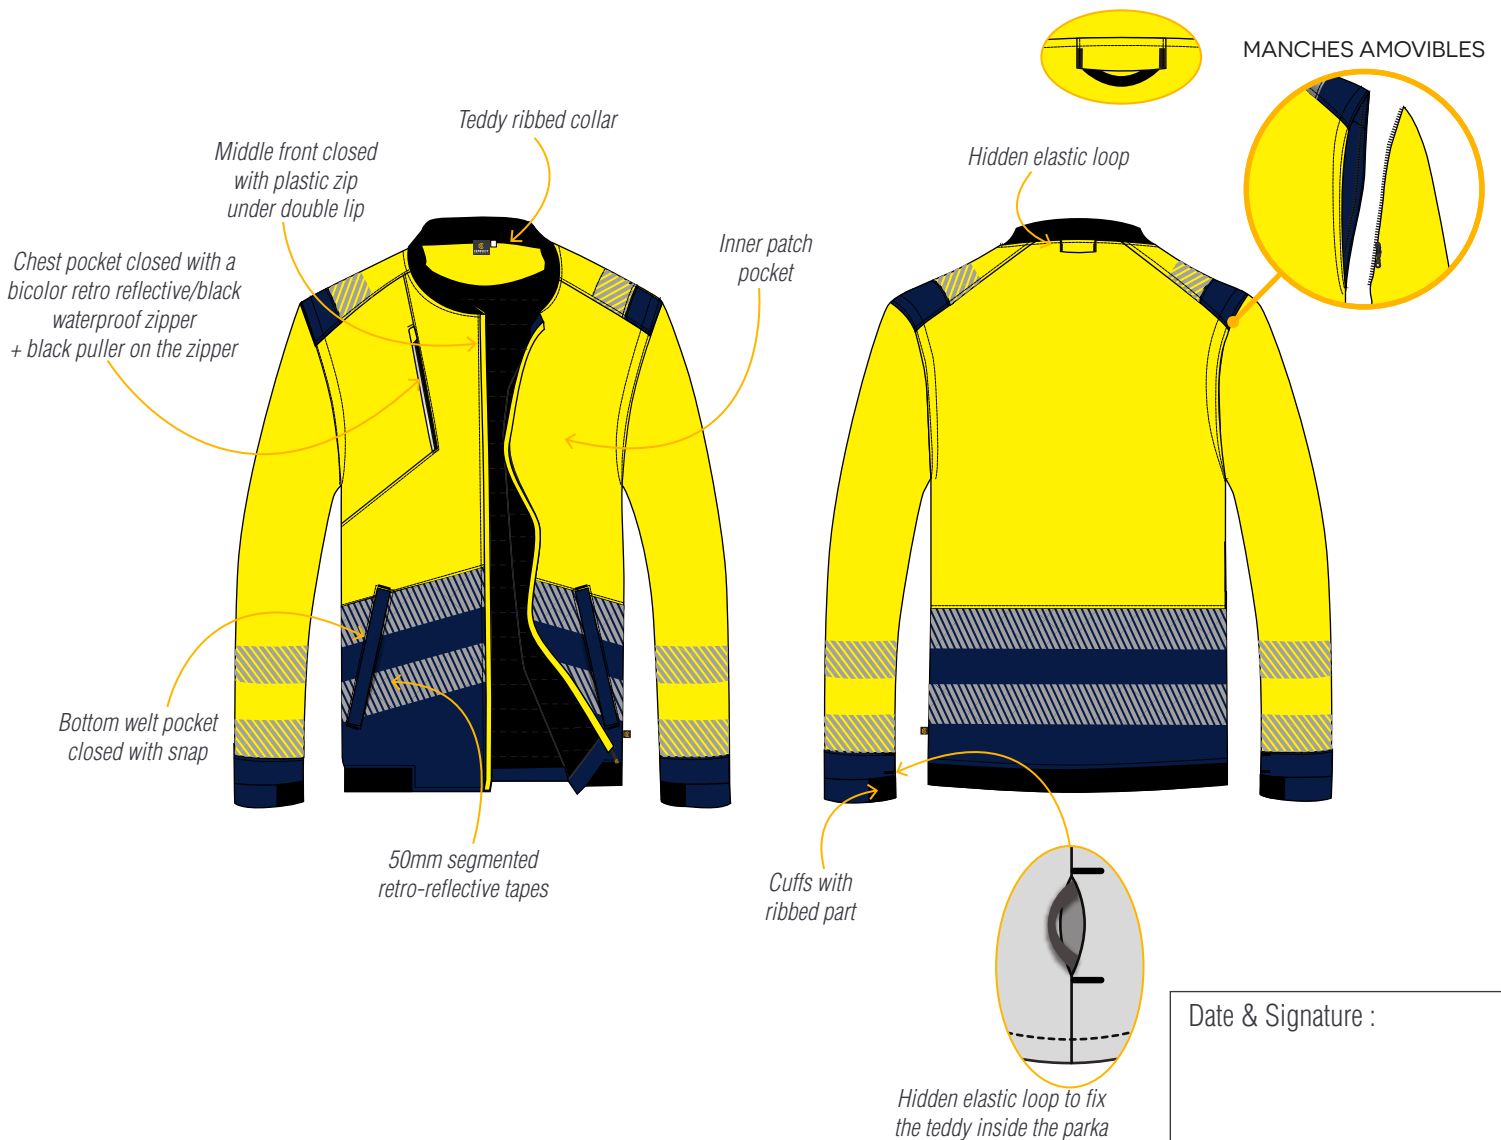

CEPOVETT
S A F E T Y

ALL WEATHER HIGH VISIBILITY 9D02 3041 TEDDY JACKET ALPILLES

+ Product benefits

Strip tilting game for a "DYNAMIC and MODERN LOOK"

REMOVABLE SLEEVES

MODULAR SYSTEM

WARM CLOTHING

DESCRIPTION

Home laundry
Sizes S to 3XL

STANDARDS

PPE category 2
IV13

EN ISO 20471
2013 + A1 : 2016
WITHOUT SLEEVES
Class 1
WITH SLEEVES
Class 2
MAX 25 CYCLES

EN 14058
2017
3 X WP

FABRICS

96% polyester 4% PU ripstop
with PU lamination 160 gsm
Padding 100% polyester 100 gsm (body)
and 80 gsm (sleeves)
Inner taffeta lining 100% polyester
65 gsm

COLORS

Date & Signature :