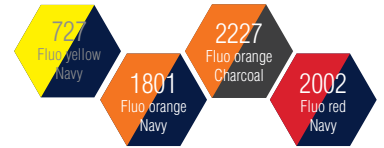

CEPOVETT
S A F E T Y

ALL WEATHER HIGH VISIBILITY 9D02 3041 TEDDY JACKET ALPILLES

+ Product benefits

Strip tilting game for a "DYNAMIC and MODERN LOOK"

REMOVABLE SLEEVES

MODULAR SYSTEM

WARM CLOTHING

DESCRIPTION

Home laundry
Sizes S to 3XL

STANDARDS

PPE category 2
IV13

EN ISO 20471
2013 + A1 : 2016
WITHOUT SLEEVES
Class 1
WITH SLEEVES
Class 2
MAX 25 CYCLES

EN 14058
2017
3 X WP

FABRICS

96% polyester 4% PU ripstop
with PU lamination 160 gsm
Padding 100% polyester 100 gsm (body)
and 80 gsm (sleeves)
Inner taffeta lining 100% polyester
65 gsm

COLORS

Date & Signature :