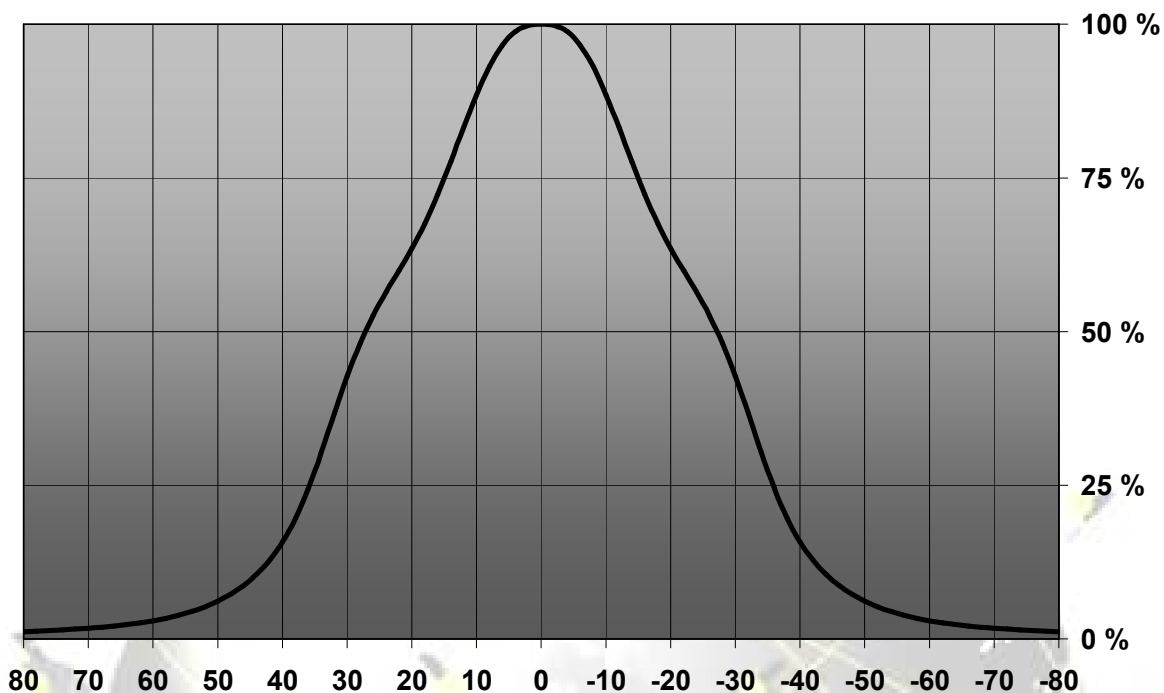

Relative Intensity of C10975_GT4-XP-WW

© Ledil Oy – PRELIMINARY - Subject to change without prior notice