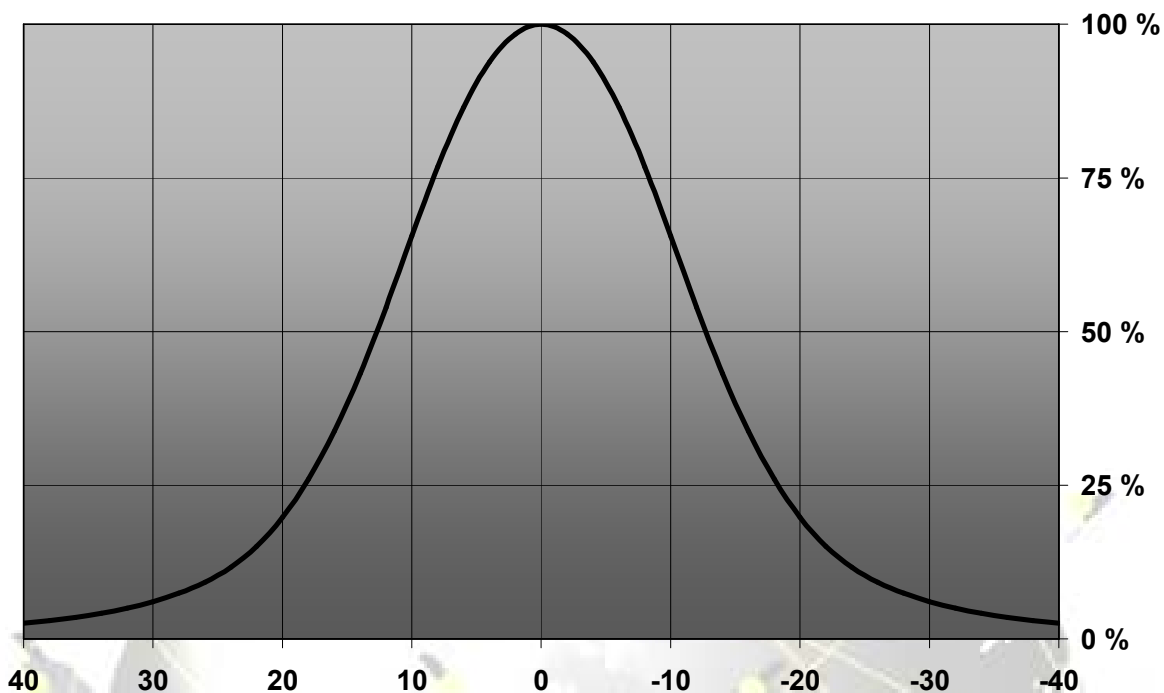

Relative Intensity of C10922_GT4-XP-M

© Ledil Oy – PRELIMINARY - Subject to change without prior notice