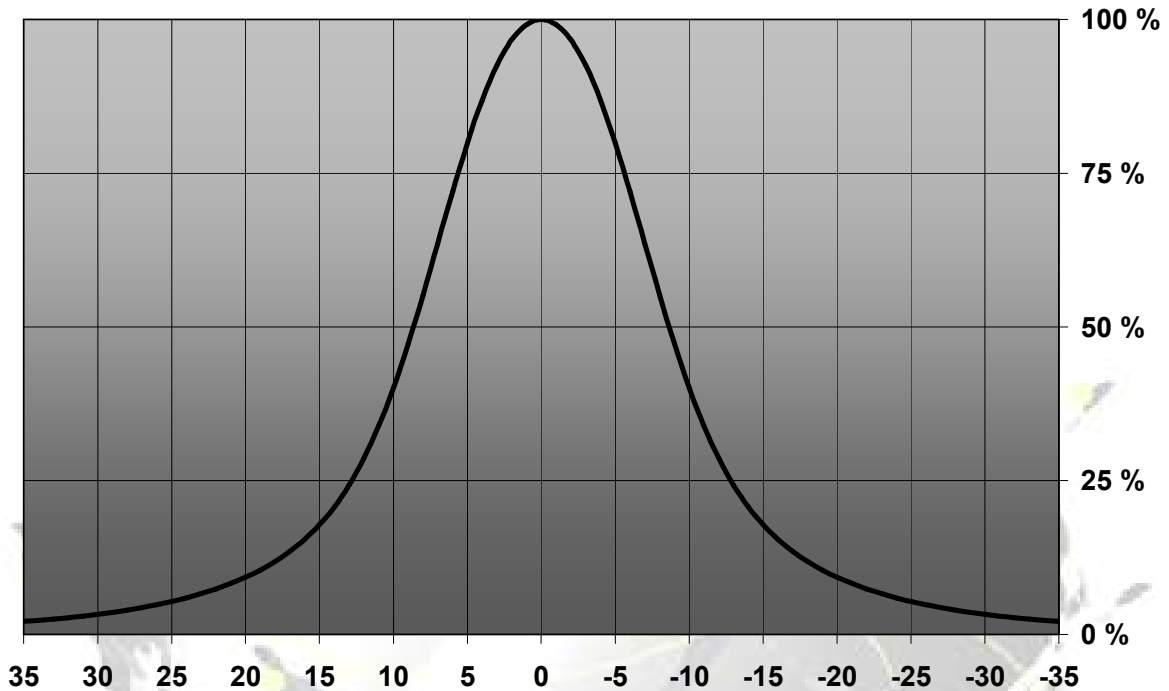

MEASUREMENT DATA

Relative Intensity of C10921_GT4-XP-S

© Ledil Oy – PRELIMINARY - Subject to change without prior notice