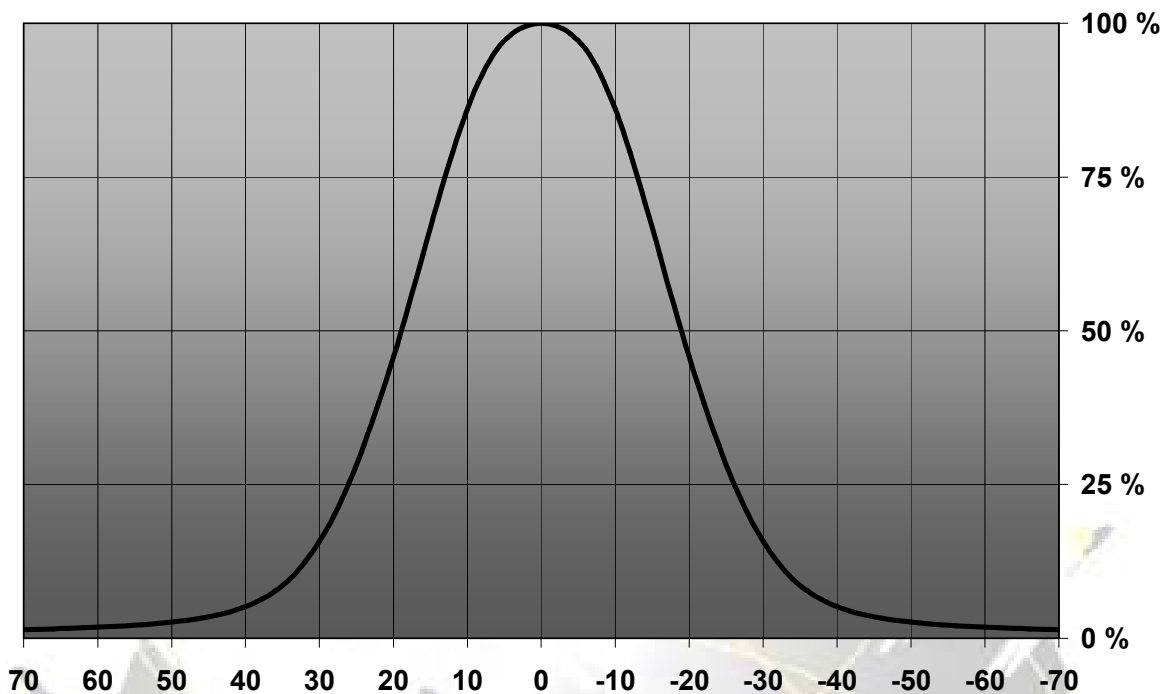

Relative Intensity of C10923_GT4-XP-W

© Ledil Oy – PRELIMINARY - Subject to change without prior notice