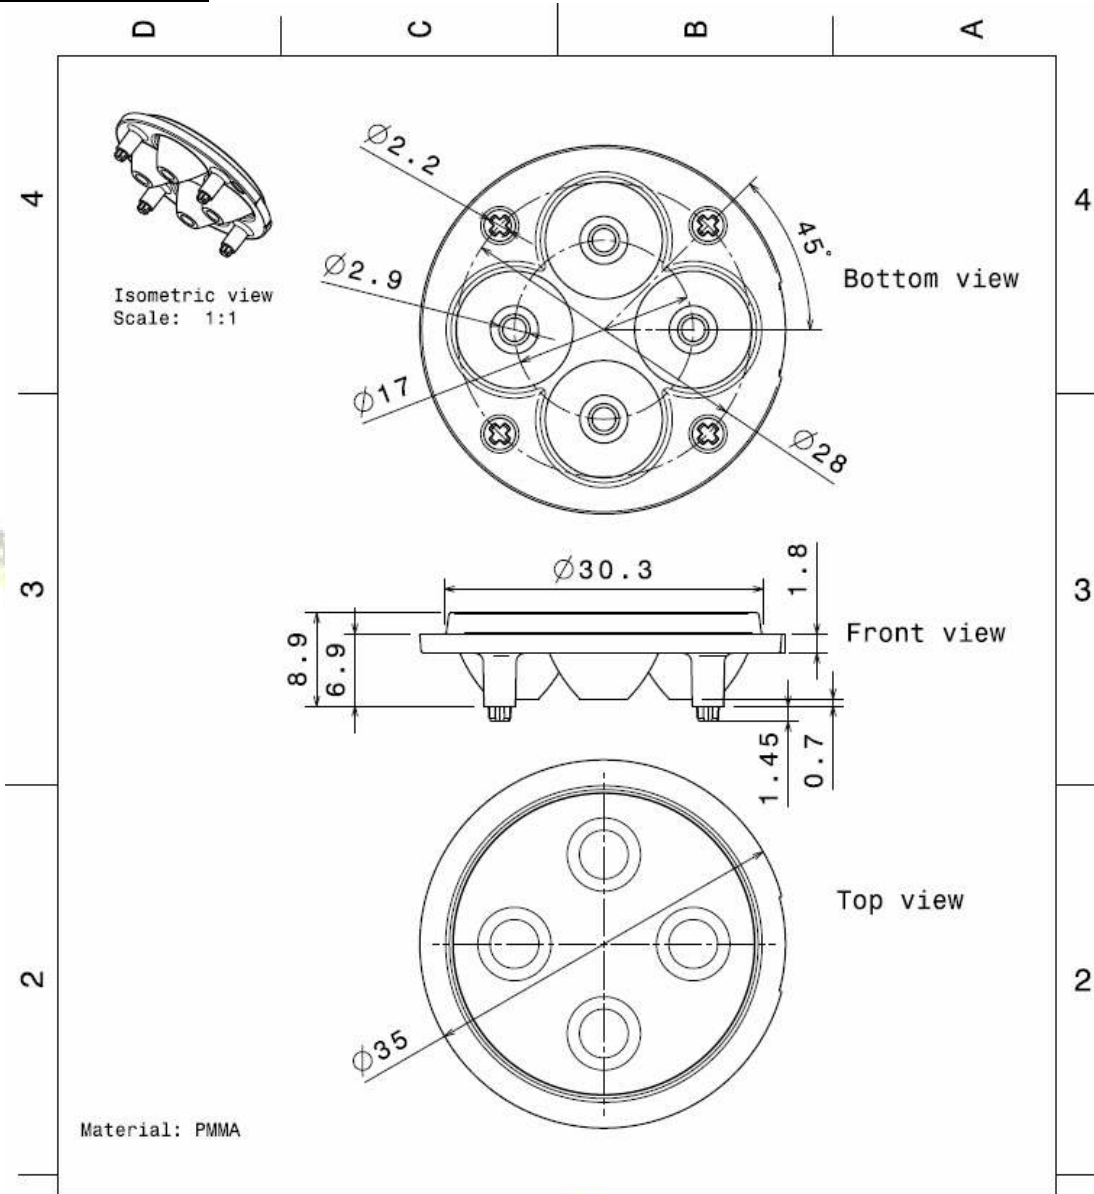

DRAWINGS

This drawing is our property. It can't be reproduced or communicated without our written agreement.

Ledil Oy
Tehdaskatu 13
FIN-24100 SALO
Finland

DRAWING TITLE

Datasheet GT4-RE Lens

DRAWN BY
pv

DATE
03.08.2009

CHECKED BY
hh

DATE
03.08.2009

SIZE A4   DRAWING NUMBER C10971, 10973   REV 1

DESIGNED BY
hh

DATE
23.07.2009

SCALE 2:1   WEIGHT (g)   SHEET 1/1