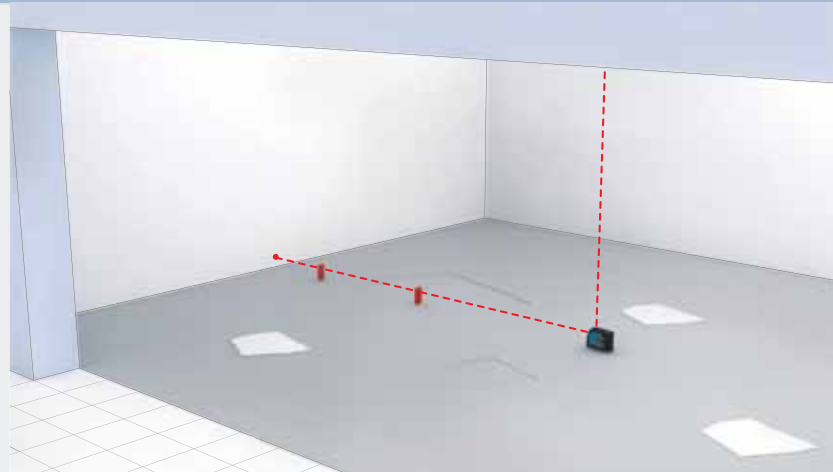

GPL 3 Professional

Highly compact 3-point laser –
Ideal for plumb point transfer

- ▶ Self-levelling 3-point horizontal and plumb laser for indoor work
- ▶ Enables precise transfer of a reference point from the floor to the ceiling
- ▶ Easy handling due to its very compact size
- ▶ Wide variety of fixing possibilities using the universal mount

Tested by professionals:

“The GPL 3 Professional is ideal for fast and millimetre-accurate calculation of uneven areas on floors.”

GPL 3 Professional

Part number	0 601 066 100
Comes complete with	3 x 1.5 V (AA) batteries, BM 1 Universal Mount, protective pouch
Working range	30 m
Accuracy	± 0.3 mm/m
Self-levelling range	± 5° transverse axis, ± 3° longitudinal axis
Laser diode/class	635 nm/< 1 mW/2
Dust and splash protection	IP5X
Operating time, max.	24 h
Dimensions (L/W/H)	104 x 40 x 80 mm
Weight	0.25 kg