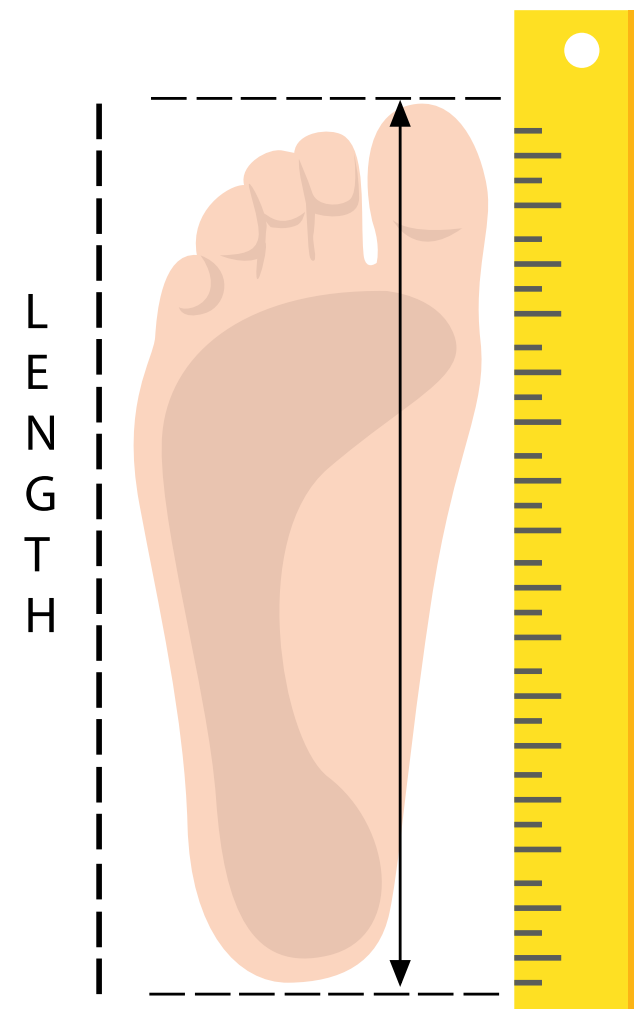

Composite
Light in weight, these won't set off metal detectors. Ideal for extreme high or low temperatures because they don't conduct heat or cold as quickly as metal.

Sizing Charts

UK/EUR SIZE COMPARISON

Exact UK/Eur sizings differ by manufacturer. This table shows UK sizes against European sizes for each manufacturer so you can be sure of buying the size you need.

Brand	EUR Sizes													
	35	36	37	38	39	40	41	42	43	44	45	46	47	48
		3	4	5	6	6.5	7	8	9	10	10.5	11	12	13
	2	3.5	4	5	6	6.5	7	8	9	10	10.5	11	12	
					6		7	8	9	10		11	12	
		3	4	5	6	6.5	7	8	9	10	10.5	11	12	
						6	7	8	9	10	11	12		
		3	4	5		6	7	8	9	10	11		12	
					6		7	8	9	10		11	12	
							7	8	9	10	10.5	11	12	
	3	3.5	4	5	6	6.5	7	8	9	10	10.5	11	12	

CORRECT MEASUREMENT

Here we show the correct method of measuring foot size in order to obtain the appropriate protective footwear.

The distance to measure is between a parallel line drawn at the back of the heel and a parallel line at the front of the big toe.