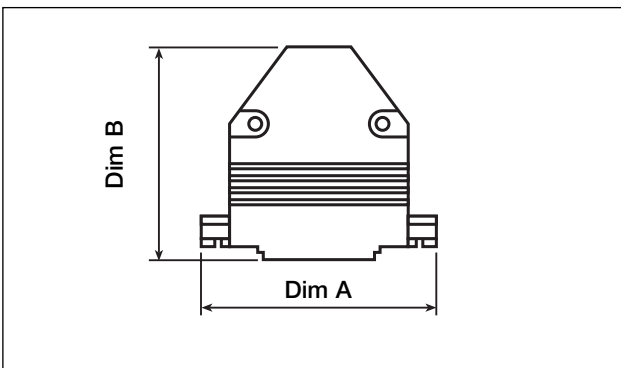

Jack Screw Type: _____
SC = Short, SCL = Long

- Manufactured in UL94HB material

Ways	Dim A	Dim B
9	31.0	40.2
15	39.6	35.8
25	55.0	42.0
37	69.0	51.0
50	69.5	43.9

MHCCOV-ME - Series Zinc Die Cast D Hoods

- Available with Short and Long Jack Screws
- Available in 9, 15 25, 37 & 50 Way

Order Code

Series _____ **MHCCOV** **37** **ME**

Size: _____
9,15, 25, 37 & 50 Way

Jack Screw Type: _____
ME = Short, MEL = Long

- Electroplated with a silver colour
- Manufactured in Zinc Alloy

Ways	Dim A	Dim B
9	31.4	44.5
15	40.2	45.0
25	53.0	45.0
37	69.2	45.0
50	67.0	48.3