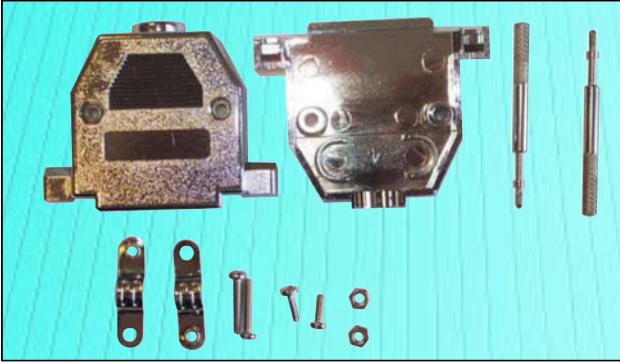

MHCCOV-MP - Series Metallised Plastic D Hoods

- Available with Short and Long Jack Screws
- Available in 9, 15 25, 37 & 50 Way

Order Code

Series _____ **MHCCOV** **50** **SCL** **MP**

Size: _____
9,15, 25, 37 & 50 Way

Jack Screw Type: _____
SC = Short, SCL = Long

- Manufactured in UL94HB material

Ways	Dim A	Dim B
9	31.0	40.2
15	39.6	35.8
25	55.0	42.0
37	69.0	51.0
50	69.5	43.9

MHCCOV-ME - Series Zinc Die Cast D Hoods

- Available with Short and Long Jack Screws
- Available in 9, 15 25, 37 & 50 Way

Order Code

Series _____ **MHCCOV** **37** **ME**

Size: _____
9,15, 25, 37 & 50 Way

Jack Screw Type: _____
ME = Short, MEL = Long

- Electroplated with a silver colour
- Manufactured in Zinc Alloy

Ways	Dim A	Dim B
9	31.4	44.5
15	40.2	45.0
25	53.0	45.0
37	69.2	45.0
50	67.0	48.3