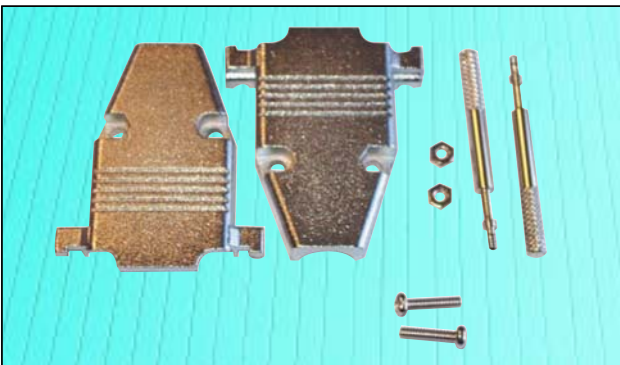

MHCCOV-MP - Series Metallised Plastic D Hoods

- Available with Short and Long Jack Screws
- Available in 9, 15 25, 37 & 50 Way

Order Code

Series _____ **MHCCOV** **50** **SCL** **MP**

Size: _____
9,15, 25, 37 & 50 Way

Jack Screw Type: _____
SC = Short, SCL = Long

- Manufactured in UL94HB material

Ways	Dim A	Dim B
9	31.0	40.2
15	39.6	35.8
25	55.0	42.0
37	69.0	51.0
50	69.5	43.9

MHCCOV-ME - Series Zinc Die Cast D Hoods

- Available with Short and Long Jack Screws
- Available in 9, 15 25, 37 & 50 Way

Order Code

Series _____ **MHCCOV** **37** **ME**

Size: _____
9,15, 25, 37 & 50 Way

Jack Screw Type: _____
ME = Short, MEL = Long

- Electroplated with a silver colour
- Manufactured in Zinc Alloy

Ways	Dim A	Dim B
9	31.4	44.5
15	40.2	45.0
25	53.0	45.0
37	69.2	45.0
50	67.0	48.3