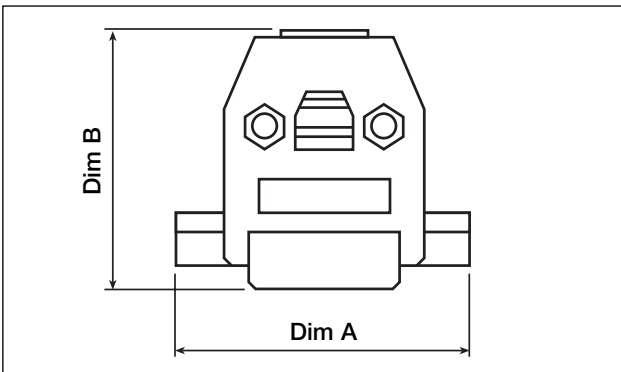

MHCCOV-MP - Series Metallised Plastic D Hoods

- Available with Short and Long Jack Screws
- Available in 9, 15 25, 37 & 50 Way

Order Code

Series _____ **MHCCOV** **50** **SCL** **MP**

Size: _____
9,15, 25, 37 & 50 Way

Jack Screw Type: _____
SC = Short, SCL = Long

- Manufactured in UL94HB material

Ways	Dim A	Dim B
9	31.0	40.2
15	39.6	35.8
25	55.0	42.0
37	69.0	51.0
50	69.5	43.9

MHCCOV-ME - Series Zinc Die Cast D Hoods

- Available with Short and Long Jack Screws
- Available in 9, 15 25, 37 & 50 Way

Order Code

Series _____ **MHCCOV** **37** **ME**

Size: _____
9,15, 25, 37 & 50 Way

Jack Screw Type: _____
ME = Short, MEL = Long

- Electroplated with a silver colour
- Manufactured in Zinc Alloy

Ways	Dim A	Dim B
9	31.4	44.5
15	40.2	45.0
25	53.0	45.0
37	69.2	45.0
50	67.0	48.3