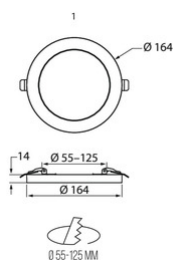

## DIMMABLE DOWNLIGHT CIO

4126217

9 W - 500lm - 3000K

IP20

50.000 H

 DIMMABLE

DIMENSIONS	A	B	C
1	14	---	164

GENERAL INFORMATIONS	
Code	4126217
Ean	6435200237569
Family	DIMMABLE DOWNLIGHT CIO
Technology	LED
Operating temperature (° C)	0 - +35

PACKAGING	
Packaging	BOX
Pack	1

LIGHTING DATA	
Kelvin (°)	3000
Lumen	500
Beam (°)	100
Luminous efficacy (lm / W)	55

TECHNICAL FEATURES	
Power (W)	9
Supply voltage (V) / Max (V)	220 / 240
Power frequency (Hz)	50
Hole diameter (mm)	125
Insulation class	2
Dimmer compatibility	SI

## **DIMMABLE DOWNLIGHT CIO**

4126217

9W - 500lm - 3000K

- Panel with side light source and driver incorporated in the frame, total thickness 14mm
- Surface mounted with quick release mounting bracket
- Recessed with adjustable mounting bracket for Ø55-246mm hole (depending on model)
- Dimmable (TRIAC)