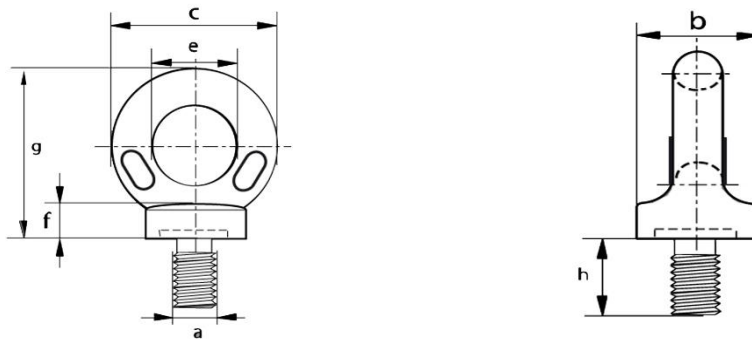

Datasheet

M8 BS COLLAR EYEBOLT BS4278

SWL:150Kg

RS Stock No: 1244833

Product Details

Eyebolts

A range of high quality, metric eyebolts with collar to BS4278 for use in a wide range of lifting applications. These eyebolts are proof tested and supplied complete with test certificate.

RS Article No	Safe Working Load (tonnes)	Thread dia a (mm)	Base dia b (mm)	Eye Outside dia c (mm)	Eye Inside dia e (mm)	Collar Thickness f (mm)	Height g (mm)	Thread length h (mm)	Weight (kg)
1244833	0.15	8	22	33	15	7	36	18	0.06