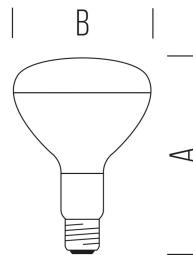

SPOT LIGHT BULB - INFRARED RAYS

RI150

150 W

1.500 h

| DIMENSIONS | A | B | C |
|------------|-----|-----|---|
| 1 | 175 | 125 | |

| GENERAL INFORMATIONS | |
|----------------------|---------------------------------|
| Code | RI150 |
| Ean | 5994100031109 |
| Family | SPOT LIGHT BULB - INFRARED RAYS |
| Technology | I |