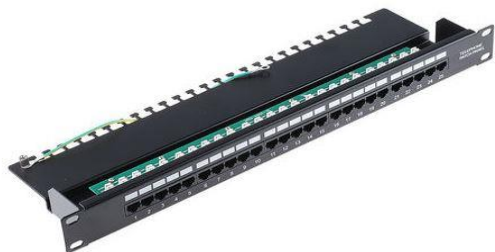

ENGLISH

RS Pro Cat3 25 Port RJ45 Voice Patch Panel UTP 1U Black

RS Stock No: 557-266

Brand RS Pro

Product Details

Cat 3 Voice Patch Panel

A cost effective method of terminating multi-pair voice cables.

LSA style termination blocks

Integral cable management

Easy label system

Analogue, digital and ISDN systems supported

Supplied with cable ties, earth lead and instructions

RS Range

Specifications

Not what you're looking for? Select the attributes you require, then click the button below

<input type="checkbox"/> LAN Category	Cat3
<input type="checkbox"/> Number of Ports	25
<input type="checkbox"/> Interface Type	RJ45
<input type="checkbox"/> Shield Type	UTP
<input type="checkbox"/> Rack Height	1U
<input type="checkbox"/> Depth	115mm
<input type="checkbox"/> Colour	Black