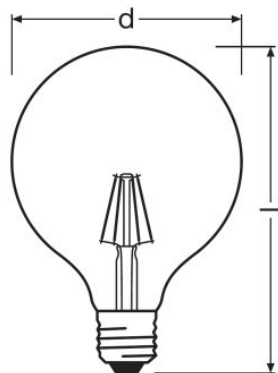

Product family datasheet

Technical data

Product description	Electrical data		Photometrical data			Light technical data		Dimensions & weight	Lifespan	
	Nominal wattage	Nominal voltage	Color temperature	Color rendering index Ra	Light color (designation)	Warm-up time (60 %)	Starting time	Overall length	Nominal lamp life time	Number of switching cycles
RF CLAS GL 35 4 W/824 E27	4.00 W	220...240 V	2400 K	≥80	Warm White	< 0.50 s	< 0.5 s	168.0 mm	15000 h	100000
RF CLAS ST 35 4 W/824 E27	4.00 W	220...240 V	2400 K	≥80	Warm White	< 0.50 s	< 0.5 s	143.0 mm	15000 h	100000
RF CLAS GL 54 7 W/824 E27	7.00 W	220...240 V	2400 K	≥80	Warm White	< 0.50 s	< 0.5 s	168.0 mm	15000 h	100000
RF CLAS ST 54 7 W/824 E27	7.00 W	220...240 V	2400 K	≥80	Warm White	< 0.50 s	< 0.5 s	143.0 mm	15000 h	100000

Product description	Lumen main. fact. at end of nom. life time	Additional product data		Capabilities	Certificates & standards		Country specific categorizations
		Base (standard designation)	Mercury-free	Dimmable	Energy efficiency class	Energy consumption	ILCOS
RF CLAS GL 35 4 W/824 E27	0.70	E27	Yes	No	A++	4 kWh/1000h	DRAG/C-4/824-220/240-E27-124
RF CLAS ST 35 4 W/824 E27	0.70	E27	Yes	No	A++	4 kWh/1000h	DRAS/C-4/824-220/240-E27-64
RF CLAS GL 54 7 W/824 E27	0.70	E27	Yes	Yes	A+	7 kWh/1000h	DRAG/C-7/827-220-240-E27-124
RF CLAS ST 54 7 W/824 E27	0.70	E27	Yes	Yes	A+	7 kWh/1000h	DRAS/C-7/824-220-240-E27-64