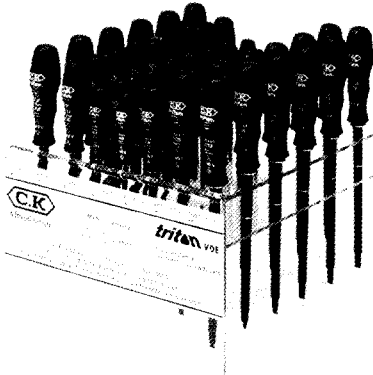

4742-O-TB

VDE-SCREWDRIVER SET

With free incentive: the "Waiters Friend" Cork Screw / Bottle Opener 6095 included in the box. Screwdriver handles orange.

JEU DE TOURNEVIS 1000 V

Avec cadeau. 1 limonadier C.K No. 6095 (couteau / ouvre-bouteille / tire-bouchon). 4735-O-3", -4", -5", -6", 4733-O-0, -1, -2, 4948 + 6095 at no extra cost / gratuit.

TRITON VDE SCREWDRIVER DISPLAYS

Very compact, transparent acrylic display stand for counter display, holding 51 bestselling insulated Triton VDE-Screwdrivers.

PRESENTOIR 51 TOURNEVIS VDE 1000 V

Dimensions: 280 x 285 x 265 mm

4733	PZD/SDV 0	PZD/SDV 1	PZD/SDV 2
	9	9	6

4451

SWITCH KEY UNIVERSAL WRENCH

A multi-purpose tool designed for use on locking systems of electric, gas and water cupboards in industry, and / or technical equipment in buildings such as air conditioning, ventilation systems, stop valves, mains consoles etc. Manufactured from zinc-die cast, the tool comprises 6 mm square, 8 mm square, 9 mm triangular and a 5 mm double pin type keys. The key is also supplied with a tooling adaptor for 1/4" hex. bits, complete with double ended screwdriver bit 7 mm slotted x Phillips no. 2.

CLEF UNIVERSELLE POUR ARMOIRE ELECTRIQUE,

coffrets, équipement technique.

Comporte 4 empreintes:

carré femelle: 6 mm et 8 mm, triangle femelle 9 mm, double panneton. Fournie avec porte-embout adaptable sur le carré 8 mm et un embout double pour vis Phillips No. 2 et vis à fente 7 mm.