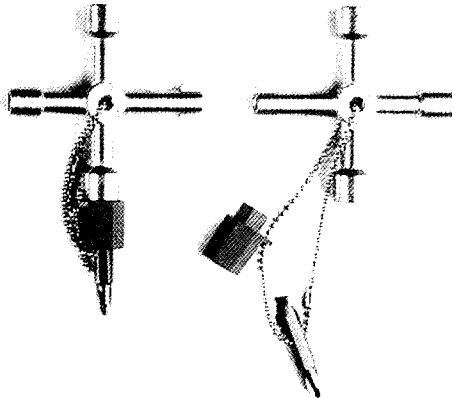

4732	PH 0	PH 1	PH 2
	9	9	6

4745LS Display with stock complete

Présentoir complet

4745S Set of screwdrivers without display

Assortiment sans présentoir

4745L Empty display

Présentoir vide

4735	75 x 2,8	100 x 4	125 x 4,5	150 x 6,5 mm
	9	6	6	6

4733	PZD/SDV 0	PZD/SDV 1	PZD/SDV 2
	9	9	6

4451

SWITCH KEY UNIVERSAL WRENCH

A multi-purpose tool designed for use on locking systems of electric, gas and water cupboards in industry, and / or technical equipment in buildings such as air conditioning, ventilation systems, stop valves, mains consoles etc. Manufactured from zinc-die cast, the tool comprises 6 mm square, 8 mm square, 9 mm triangular and a 5 mm double pin type keys. The key is also supplied with a tooling adaptor for 1/4" hex. bits, complete with double ended screwdriver bit 7 mm slotted x Phillips no. 2.