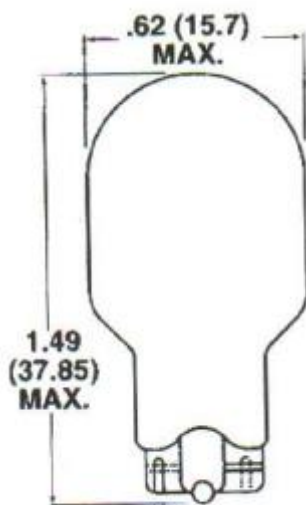

Datasheet

Wedge Filament Indicator Lamp, Clear, 24 → 28 V, 0.63 A, 100h

RS Stock number [106-492](#)

Dimensions: mm

Specifications

Structure

- Bulb Type: T5 Clear
- Bulb Diameter: $\varnothing 15.7$ Max
- Length: 37.85 Max
- Base Type: Wedge Base

Design Characteristics

- Voltage: 24/28V
- Amperage: 0.63A \pm 10%
- Filament Type: Vacuum Type
- Luminous Flux: 175Lm \pm 20%
- Life Hours: 100Hrs