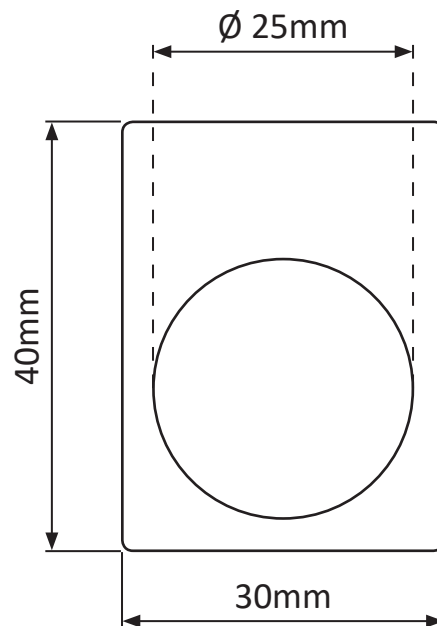

Datasheet

**Stock No: 175-3958**

## Legend Plate with “FORWARD” Marking

### Specifications:

- Product Type: Legend Plate
- Product Category: Marking Accessory
- Compatible with: Ø 22.5mm Control or Signalling Unit
- Dimensions: 30mm x 40mm
- Marking: “FORWARD”
- Language: English