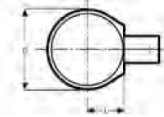

6852/7452/7852/8952 -1

REVERSIBLE RATCHET INSERT TOOL

- Reversible ratchet head insert
- High performance alloy steel
- Forged chrome plated

	 731415			 mm	L mm	B mm	H mm	 g
6852-1	1827519	1	1/4"	9x12	20	36	21,0	65
7452-1	1703646	1	3/8"	9x12	20	36	21.0	75
7852-1	1703998	1	1/2"	14x18	25	38	22.5	200
8952-1	1815493	1	3/4"	14x18	33	64	33.0	770