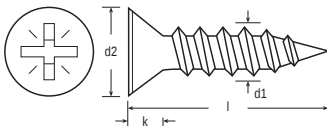

# Recessed Countersunk Stainless Steel A2-304 Woodscrew, to DIN 7997

RS Stock No **4833163**  
Size **4.0 x 50mm**

d1	No. 4 3.0mm	No. 6 3.5mm	No. 8 4.0mm	No. 10 5.0mm	No. 12 5.5mm
d2	5.6	6.5	7.5	9.2	10.2
k	1.65	1.13	2.2	2.5	2.75
Recess No.	1	2	2	2	3

## Please view our full range listing below

RS Stock No	Size (mm)	RS Stock No	Size (mm)
1443524	3.0 x 16	4833185	5.0 x 30
1443525	3.0 x 20	4833191	5.0 x 40
1443526	3.0 x 25	4833208	5.0 x 50
1443527	3.5 x 16	4833214	5.0 x 65
4833090	3.5 x 20	1443528	5.0 x 75
4833113	3.5 x 25	1443529	5.0 x 100
4833129	3.5 x 30		
4833135	4.0 x 20		
4833141	4.0 x 25		
4833157	4.0 x 30		
4833006	4.0 x 40		
4833163	4.0 x 50		
4833179	5.0 x 25		