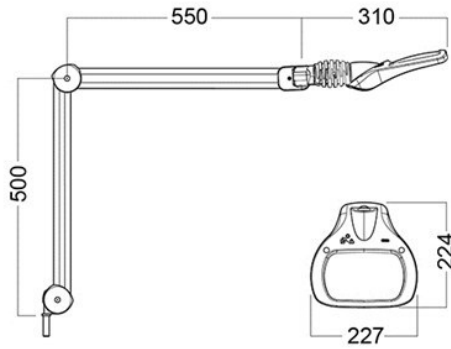

MOUNTING

Standard with table clamp (AH clamp). Other table clamps, integrated table mounts and trolley are available on request.

OPTICS

Standard with 3.5 or 5 diopter glass lens.

POWER SUPPLY

Plug-in 18V power supply.

ARM TECHNOLOGY & MOVEMENT

Parallel, three-pivot arm. Arm length is 105 cm.

TIMER

A shut-off function is integrated. The light will automatically shut off after 4 or 9 hours.

Wave LED

MEASUREMENT DRAWINGS

Wave LED