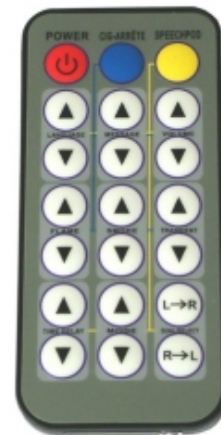

- Plays pre-programmed voice files
- Housed in a Ip65 weatherproof box
- Can be powered by 24Vdc or AA batteries
- Up to 100 messages can be programmed
- Selectable time delays between messages
- Hi-Resolution voice playback
- Used in hospital entrances, ambulance bays, factory gates, reception areas, school shelters and many more public places.

Product Features

Time delays between messages are selectable via the remote programmer to ensure that the message is broadcast at the right time.

Up to 100 messages can be pre-programmed and selected either individually or sequentially where each message in the list is played in turn on each activation.

Contains a Windows® based file structure which allows simple 'drag and drop' file copying for ease of programming. New SmartWave® hi-resolution voice playback software produces crystal clear hi-fidelity audio files to be broadcast in any location.

Cig-Arrête® SD Evolution units can be powered simply by 8-28Vdc or by 4 x AA batteries (not supplied)

Dimensions 198L x 152.5W x 76.2H mm

Weight 0.73kg

ALL of the SD Evolution units require a CSA-IR2 remote control.

One CSA-IR2 can control multiple units. You **do not** need one remote per unit.