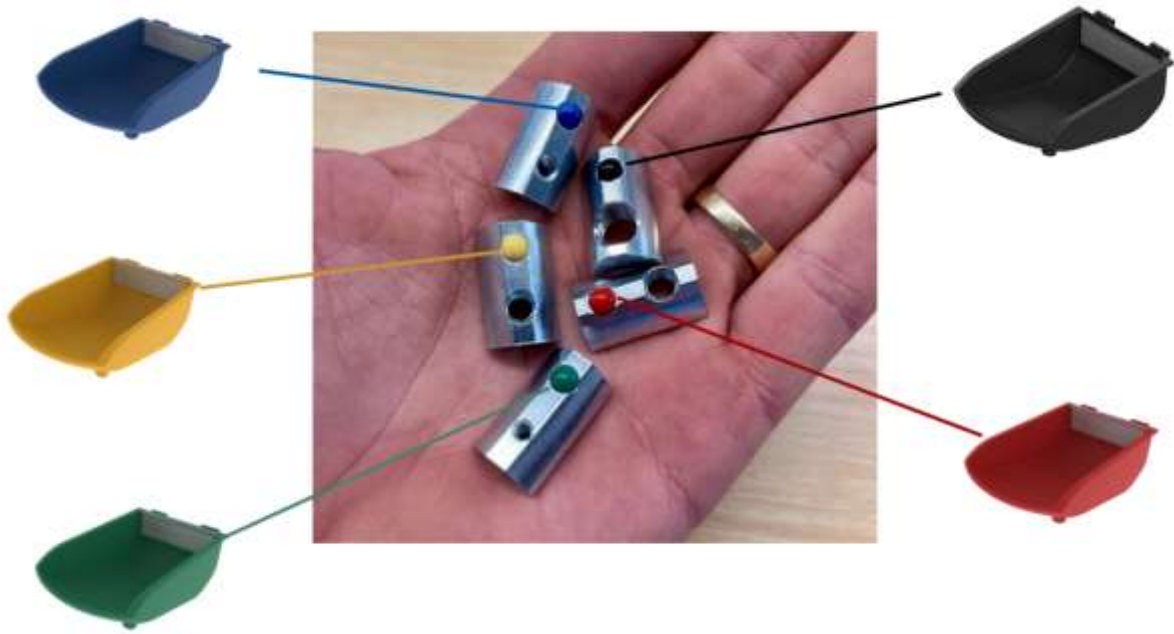

T Slot Nut

Stock No.	Brand	Product Name	Thread Size	Colour Spring Ball
0765422	RS PRO	Roll-in T-Slot Nut	M3	GREEN
0765423	RS PRO	Roll-in T-Slot Nut	M4	BLUE
0765424	RS PRO	Roll-in T-Slot Nut	M5	YELLOW
0765425	RS PRO	Roll-in T-Slot Nut	M6	RED
093028CB	RS PRO	Roll-in T-Slot Nut	M8	BLACK