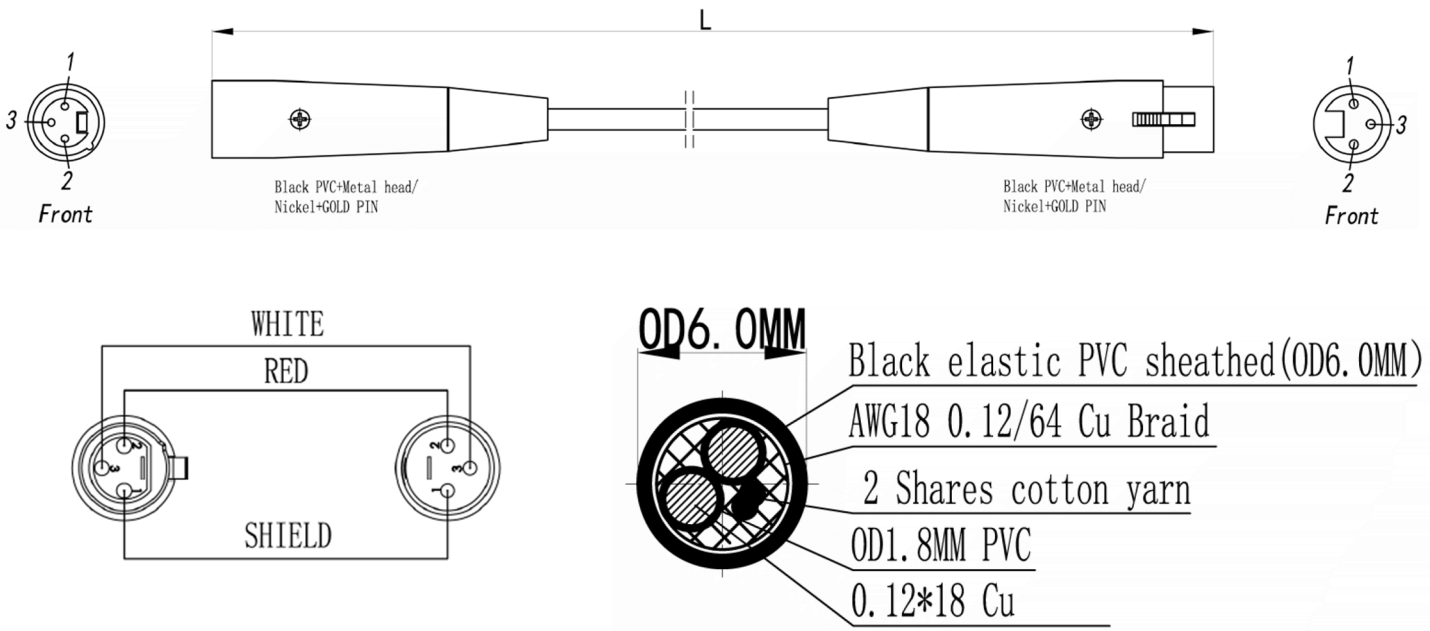

Datasheet

RS PRO 10m XLR Male to Female Cable, Silver Connectors

Stock number: 192-4438

EN

The RS PRO 10 metre, XLR extension cable has a jack plug to a socket both with metal boots.

The connectors are nickel and have a strain relief to help avoid the cable splitting around the edge of the boot. The cable flex is made of 18 AWG copper wire and has a copper braid for extra shielding. The cable flex has a black PVC jacket and an outer diameter of 6mm.

XLR cables are generally use for sound, video and lighting equipment.