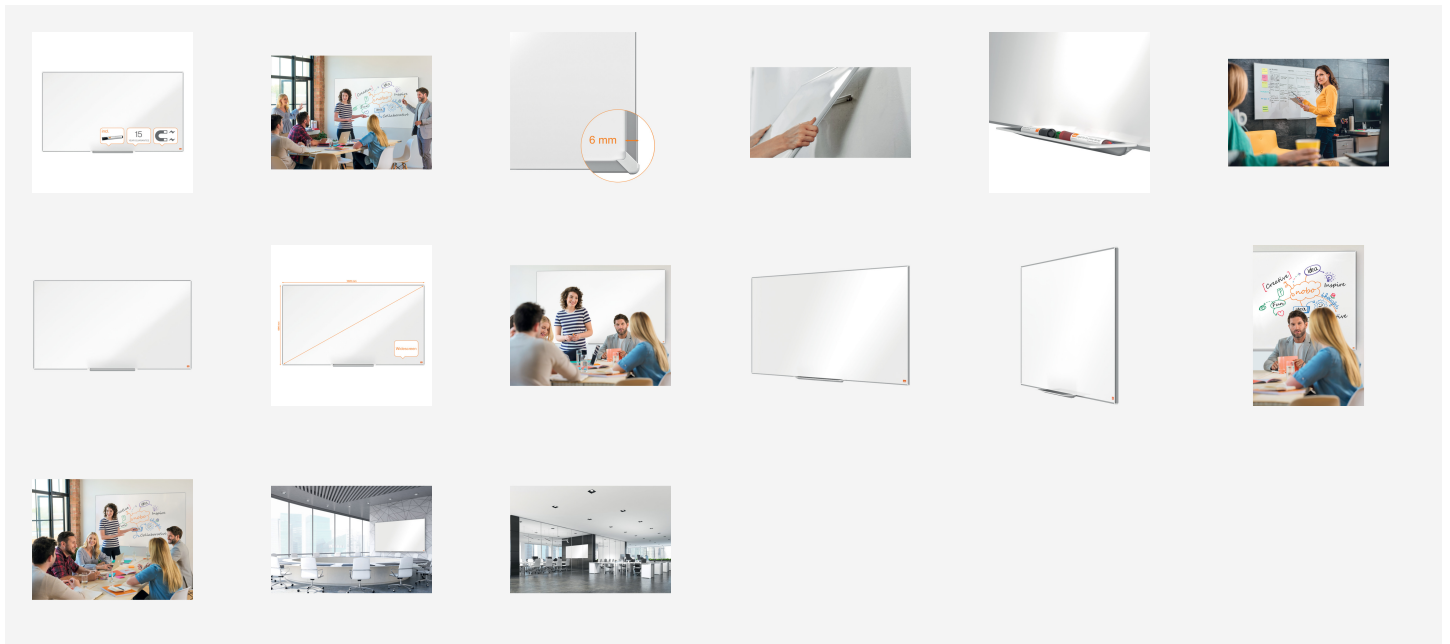

Nobo Impression Pro Widescreen Steel Magnetic Whiteboard 1220x690mm

Widescreen format steel magnetic whiteboard with a contemporary slim and stylish frame delivers a more accessible and optimal writing surface. The InvisMount™ system makes installation easy with fixings neatly concealed behind the board, a stylish whiteboard pen tray is included for the storage of whiteboard markers and erasers. The steel magnetic whiteboard surface delivers increased erasability for moderate use. Size: 1220x690mm.

Attributes

- Steel magnetic whiteboard surface delivering increased erasability, for moderate use.
- Size: 1220x690mm
- Contemporary slim and stylish frame delivers a more accessible and optimal writing surface on the whiteboard
- InvisaMount™ system makes installation easy and fixings are neatly concealed behind the whiteboard
- A stylish whiteboard pen tray for the storage of whiteboard markers and erasers
- Supplied with a Nobo whiteboard pen
- 15 year surface guarantee