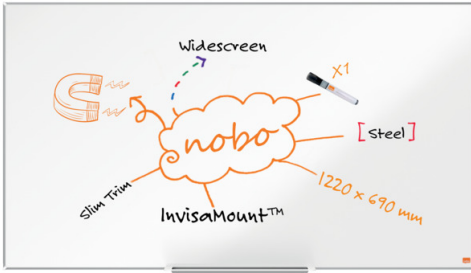

Nobo Impression Pro Widescreen Steel Magnetic Whiteboard 1220x690mm

Widescreen format steel magnetic whiteboard with a contemporary slim and stylish frame delivers a more accessible and optimal writing surface. The InvisMount™ system makes installation easy with fixings neatly concealed behind the board, a stylish whiteboard pen tray is included for the storage of whiteboard markers and erasers. The steel magnetic whiteboard surface delivers increased erasability for moderate use. Size: 1220x690mm.

Attributes

- Steel magnetic whiteboard surface delivering increased erasability, for moderate use.
- Size: 1220x690mm
- Contemporary slim and stylish frame delivers a more accessible and optimal writing surface on the whiteboard
- InvisaMount™ system makes installation easy and fixings are neatly concealed behind the whiteboard
- A stylish whiteboard pen tray for the storage of whiteboard markers and erasers
- Supplied with a Nobo whiteboard pen
- 15 year surface guarantee