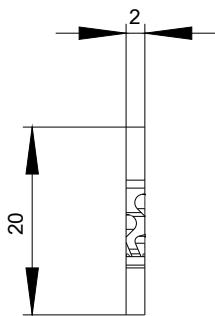

KEY FOR RONIS KEY-OPERATED SWITCH, LOCK NO. SB30

Figure similar

product brand name	SIRIUS ACT
Product designation	Commanding and signaling devices
Design of the product	Ronis key
Actuator:	
Key number	SB30
Installation/ mounting/ dimensions:	
Height	20 mm
Width	2 mm
Depth	41.7 mm
Accessories:	
Material of accessory	Metal
Color of accessory	Silver
Certificates/approvals	

Image database (product images, 2D dimension drawings, 3D models, device circuit diagrams, EPLAN macros, ...)

http://www.automation.siemens.com/bilddb/cax_de.aspx?mlfb=3SU19500FB800AA0&lang=en

last modified: