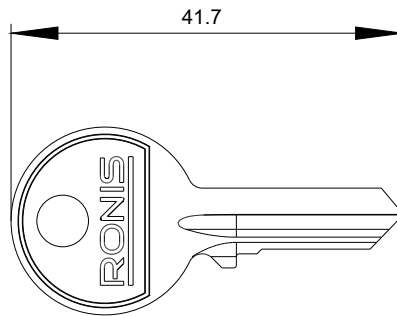

KEY FOR RONIS KEY-OPERATED SWITCH, LOCK NO. SB30

Figure similar

product brand name	SIRIUS ACT
Product designation	Commanding and signaling devices
Design of the product	Ronis key
Actuator:	
Key number	SB30
Installation/ mounting/ dimensions:	
Height	20 mm
Width	2 mm
Depth	41.7 mm
Accessories:	
Material of accessory	Metal
Color of accessory	Silver
Certificates/approvals	

Image database (product images, 2D dimension drawings, 3D models, device circuit diagrams, EPLAN macros, ...)

http://www.automation.siemens.com/bilddb/cax_de.aspx?mlfb=3SU19500FB800AA0&lang=en

last modified: