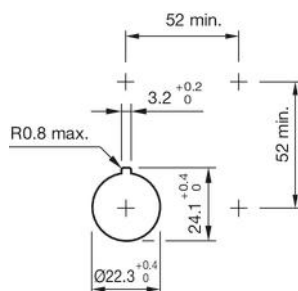

Mounting cut-outs