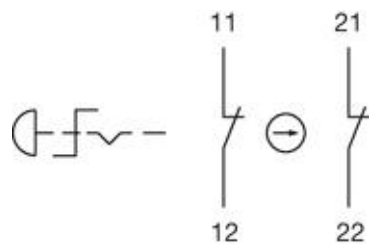

Wiring diagrams