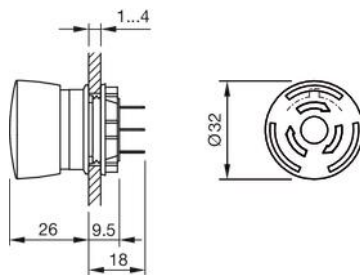

### Technical data

Terminal	Plug-in terminal
Lens illumination	non illuminative
Lens colour	Red
Lens shape	mushroom-head
Lens material	Plastic
Lens optics	opaque
Housing colour	Yellow
Housing material	Plastic
Weight	0.028 kg
Contacts normally close	2 NC
Contact material	Gold-plated silver
Switching action	Maintained
Switching voltage	250 V
Switching system	Slow-make switching element
Hints	
<ul style="list-style-type: none"> <li>▪ Twist to unlock clockwise</li> </ul>	
Product attributes	
<ul style="list-style-type: none"> <li>▪ Twist to unlock clockwise, position indication ring green</li> </ul>	

### Dimensions